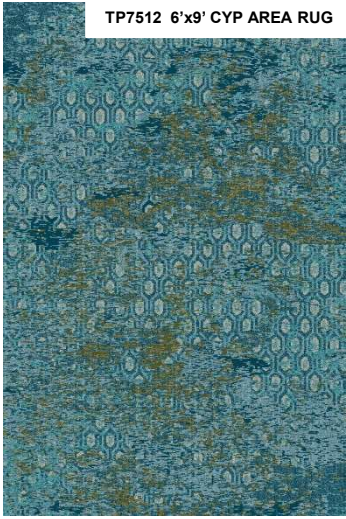

TP7512 6'x9' CYP AREA RUG