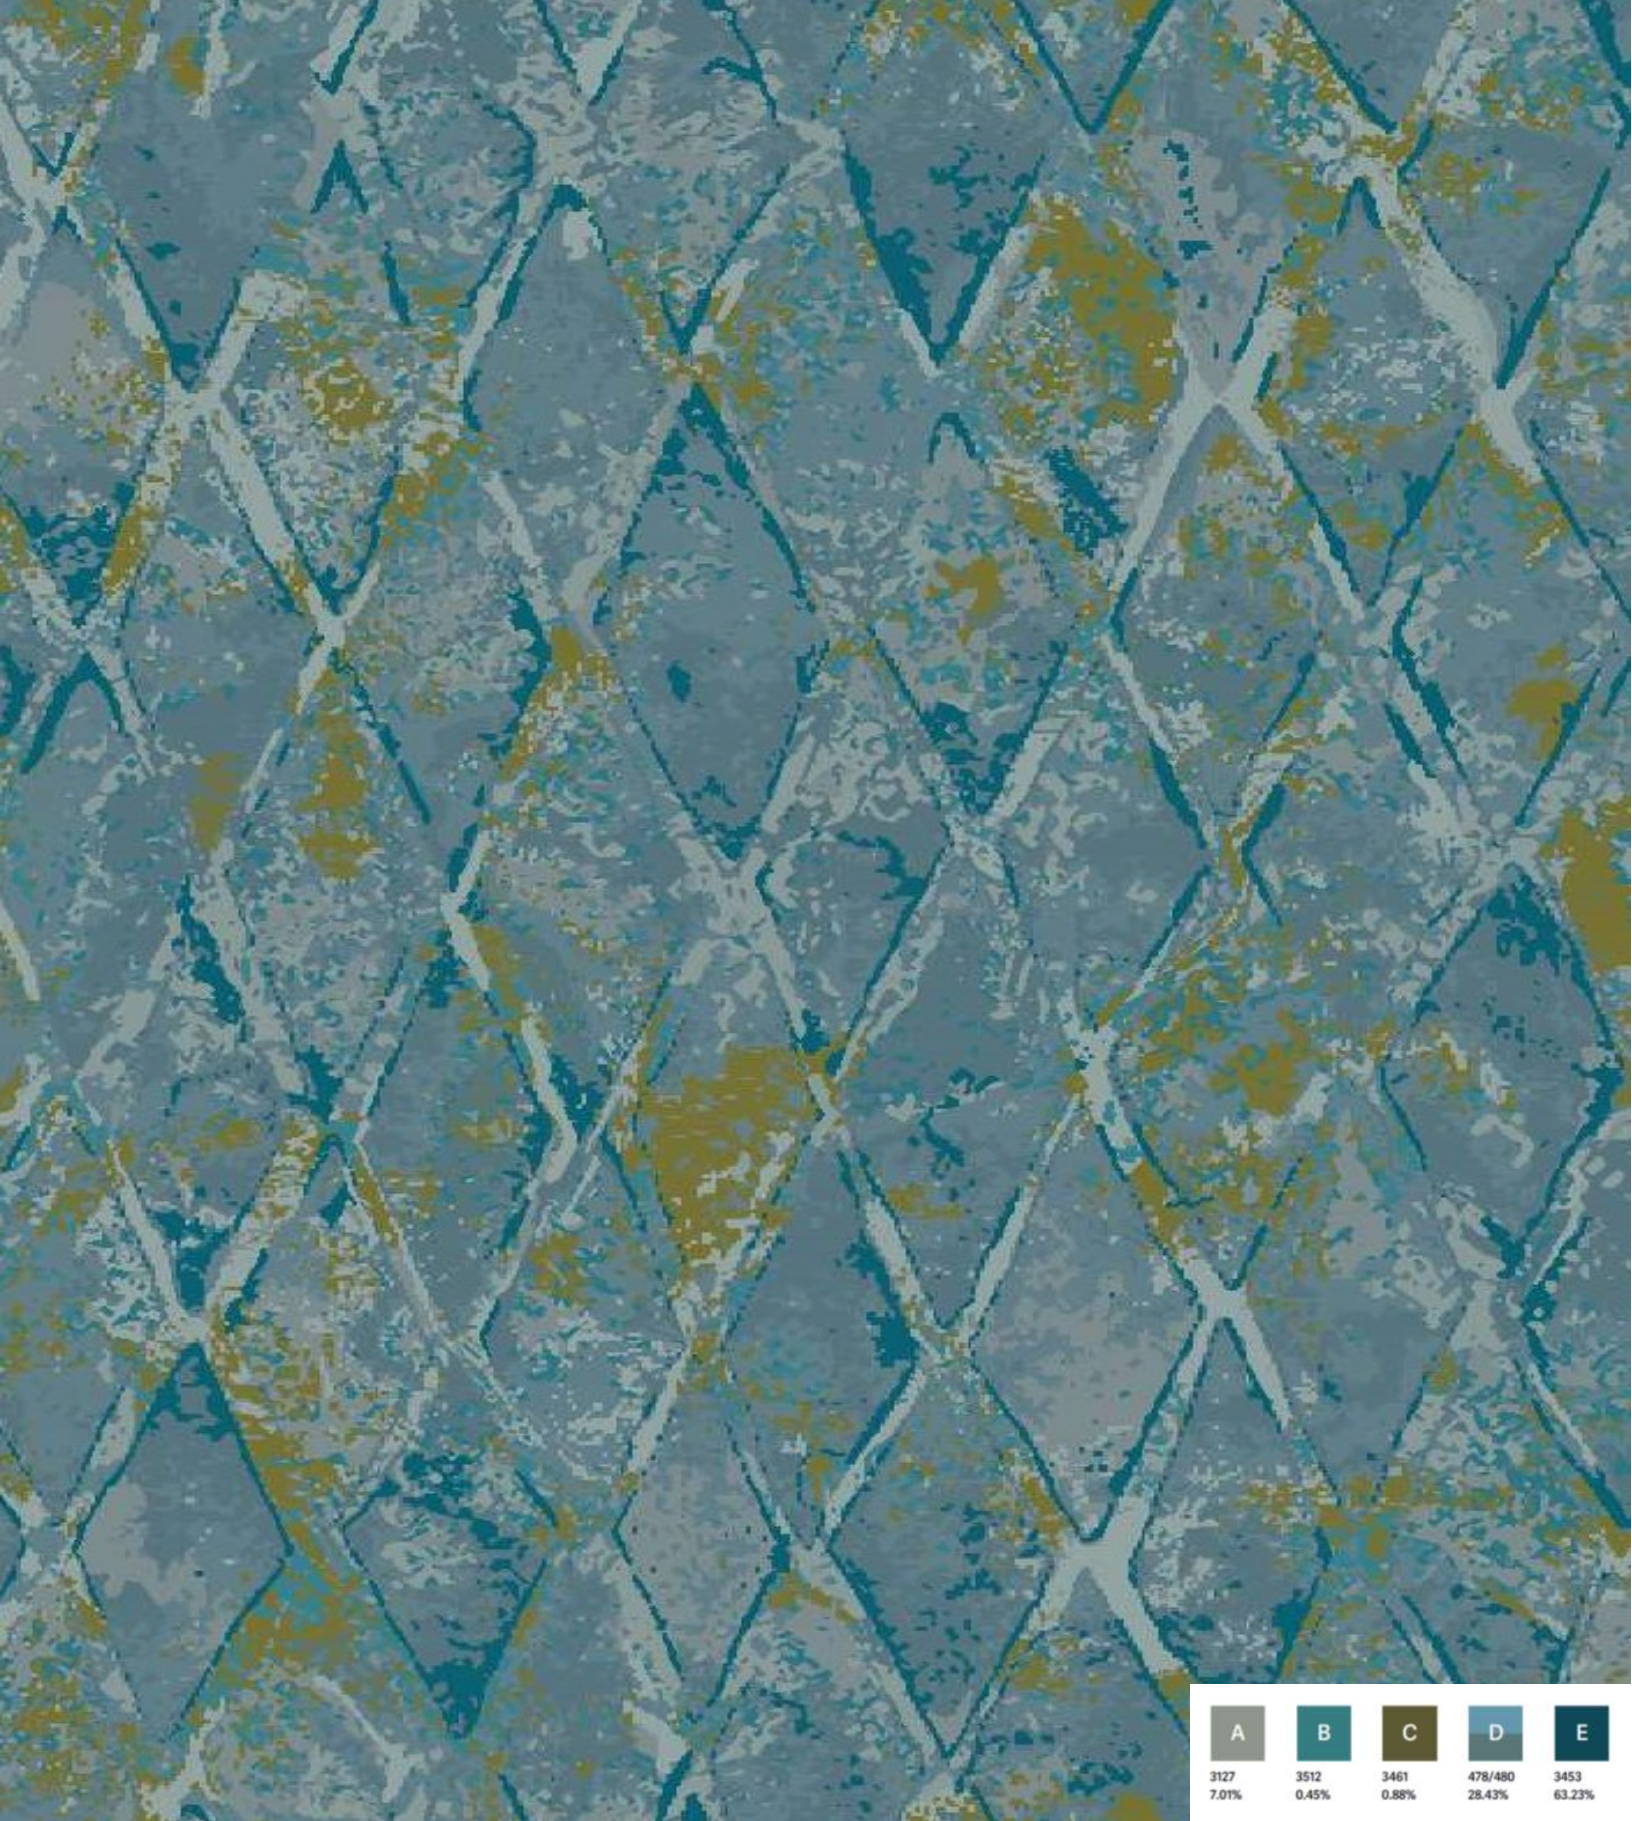

A	B	C	D	E
3127	3512	3461	478/480	3453
7.01%	0.45%	0.88%	28.43%	63.23%

PATTERN: ZD418
REPEAT SIZE: 90X80
CONSTRUCTION: COLORPOINT