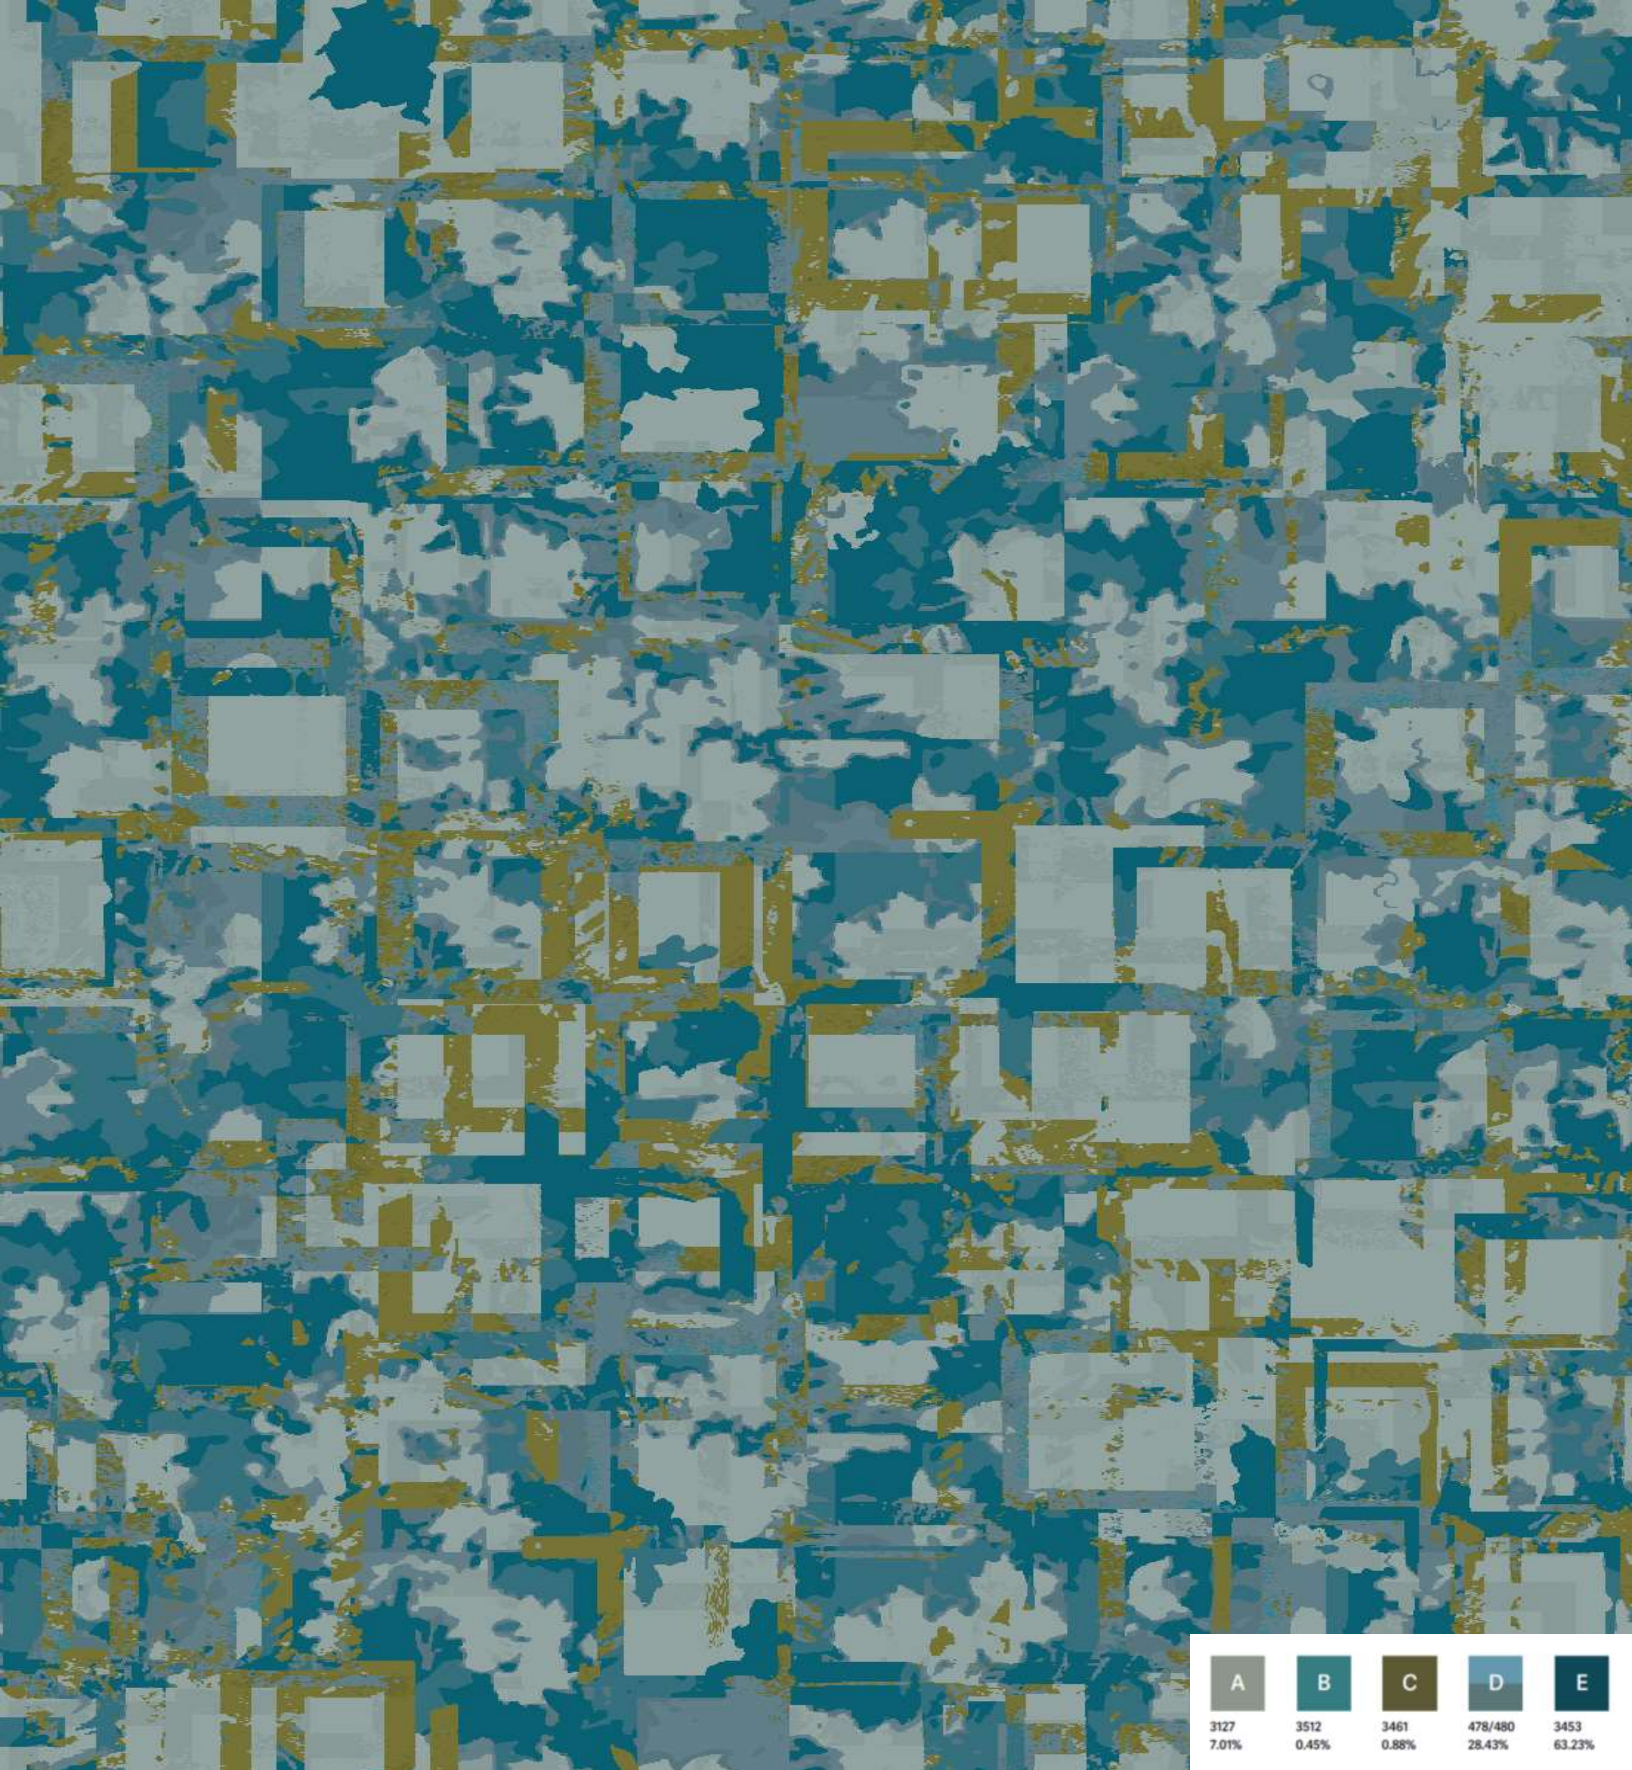

A	B	C	D	E
3127 7.01%	3512 0.45%	3461 0.88%	478/480 28.43%	3453 63.23%

PATTERN: ZD426
REPEAT SIZE: 144X120
CONSTRUCTION: COLORPOINT