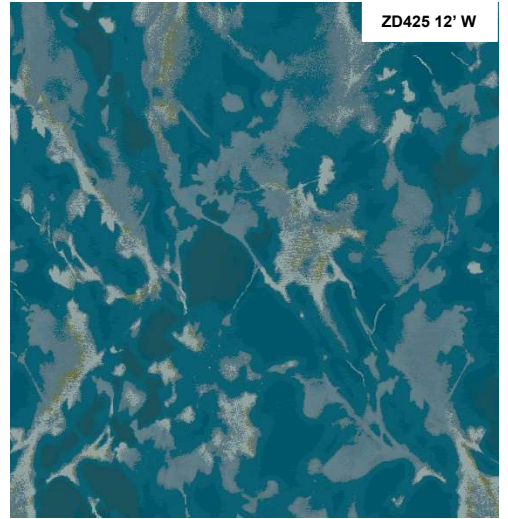

ZD422 12' W COLORPOINT AREA RUG

ZD424 12' W

ZD425 12' W