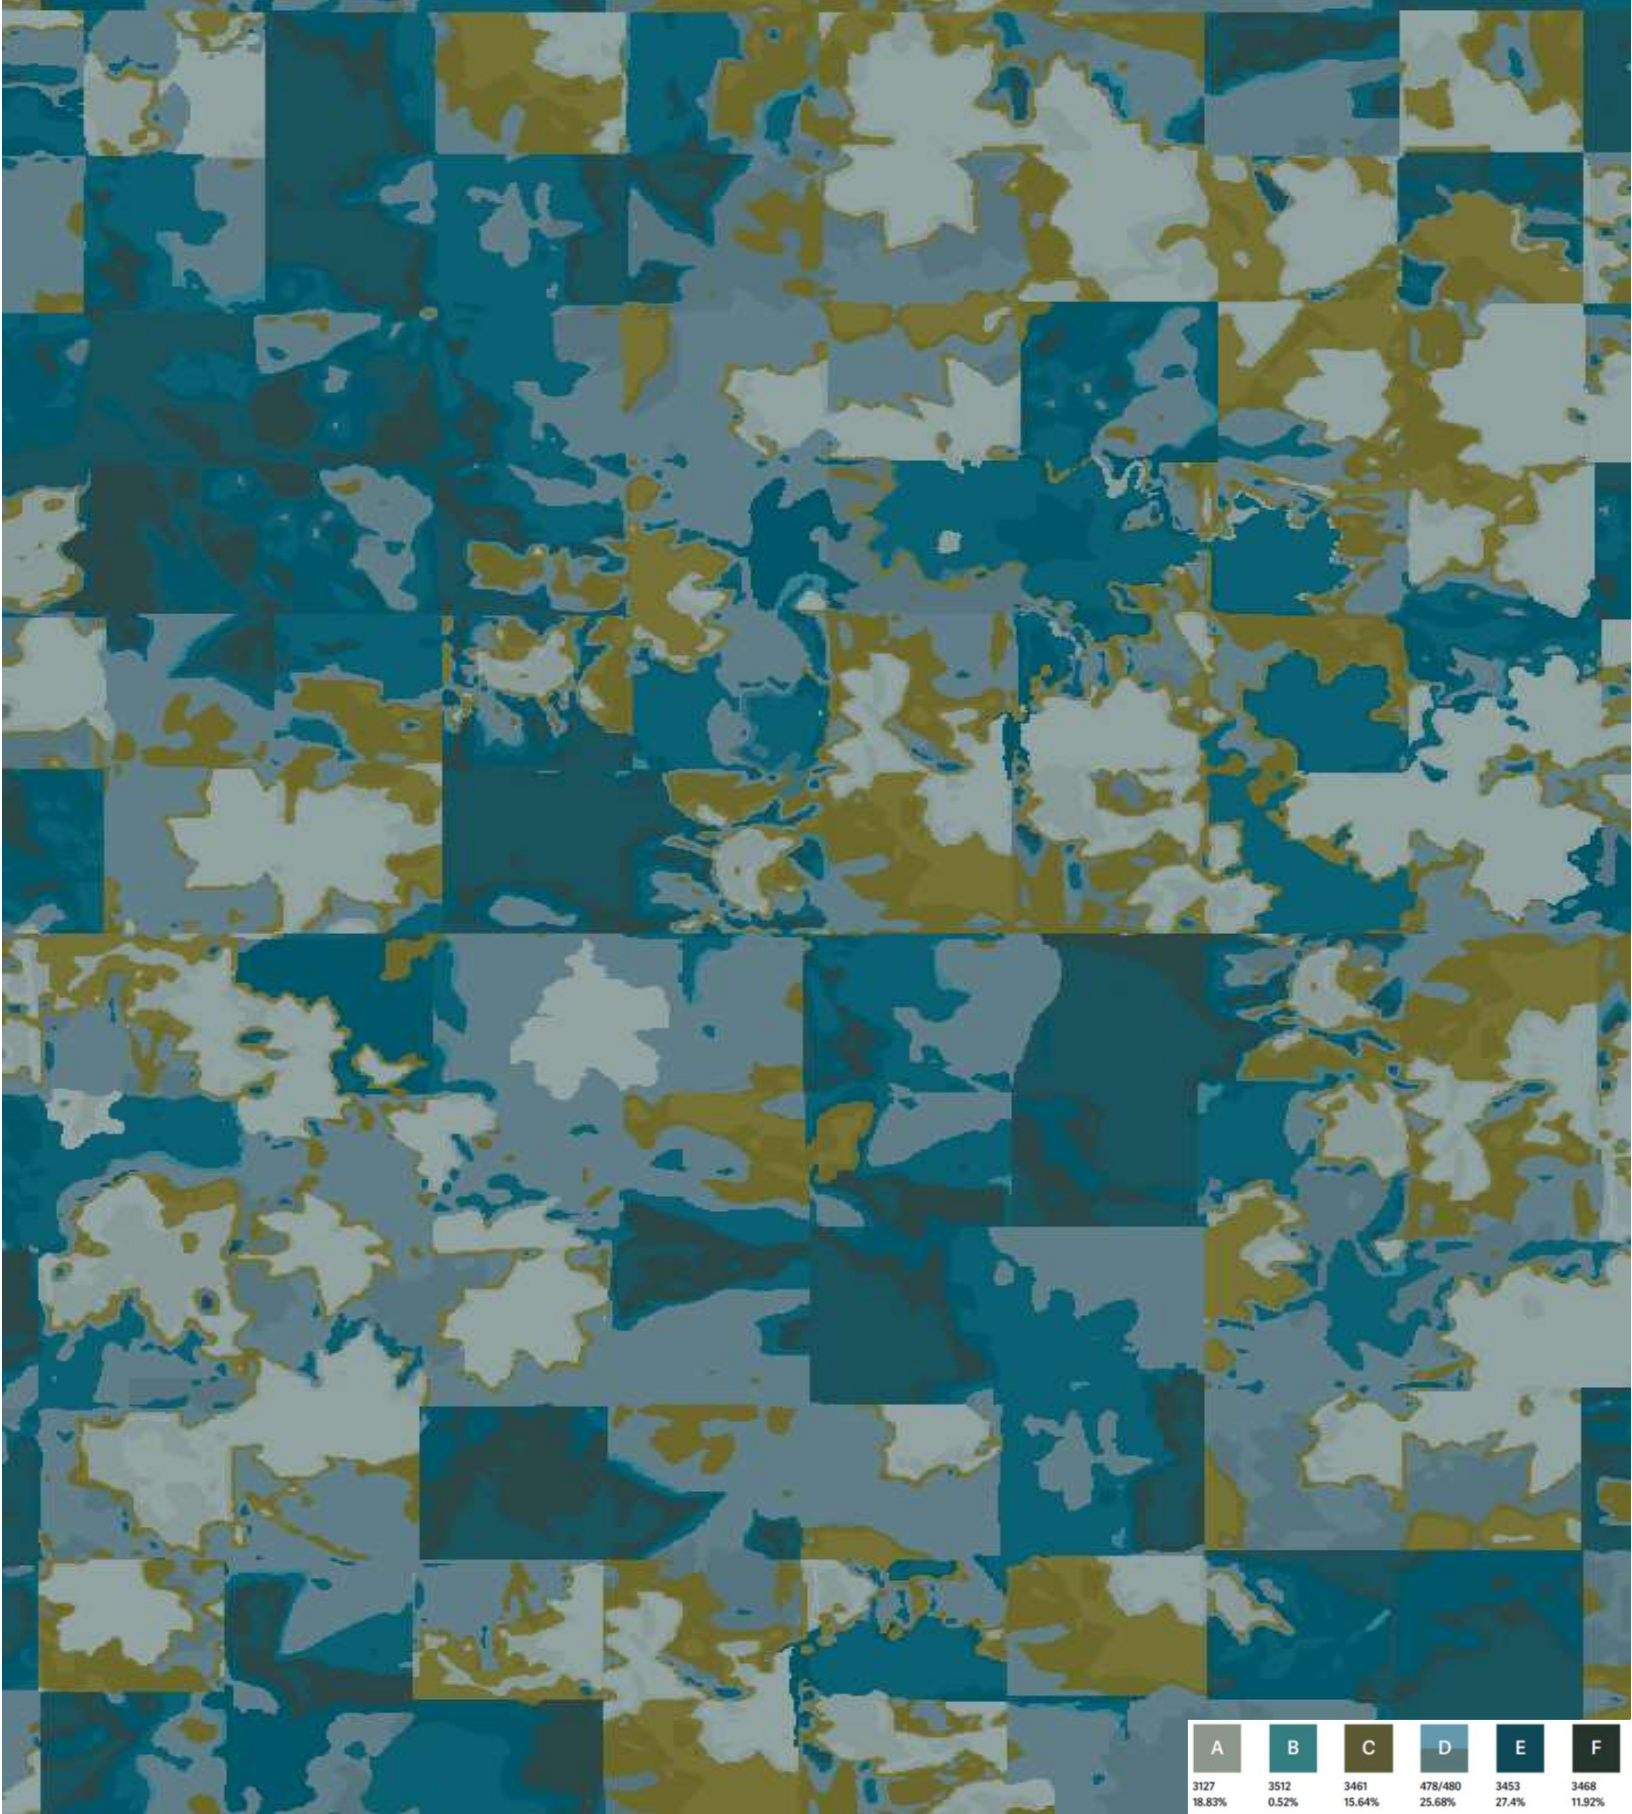

PATTERN: ZD424
REPEAT SIZE: 144X80
CONSTRUCTION: COLORPOINT

A	B	C	D	E	F
3127	3512	3461	478/480	3453	3468
18.83%	0.52%	15.64%	25.68%	27.4%	11.92%

PATTERN: ZD424
REPEAT SIZE: 144X80
CONSTRUCTION: COLORPOINT