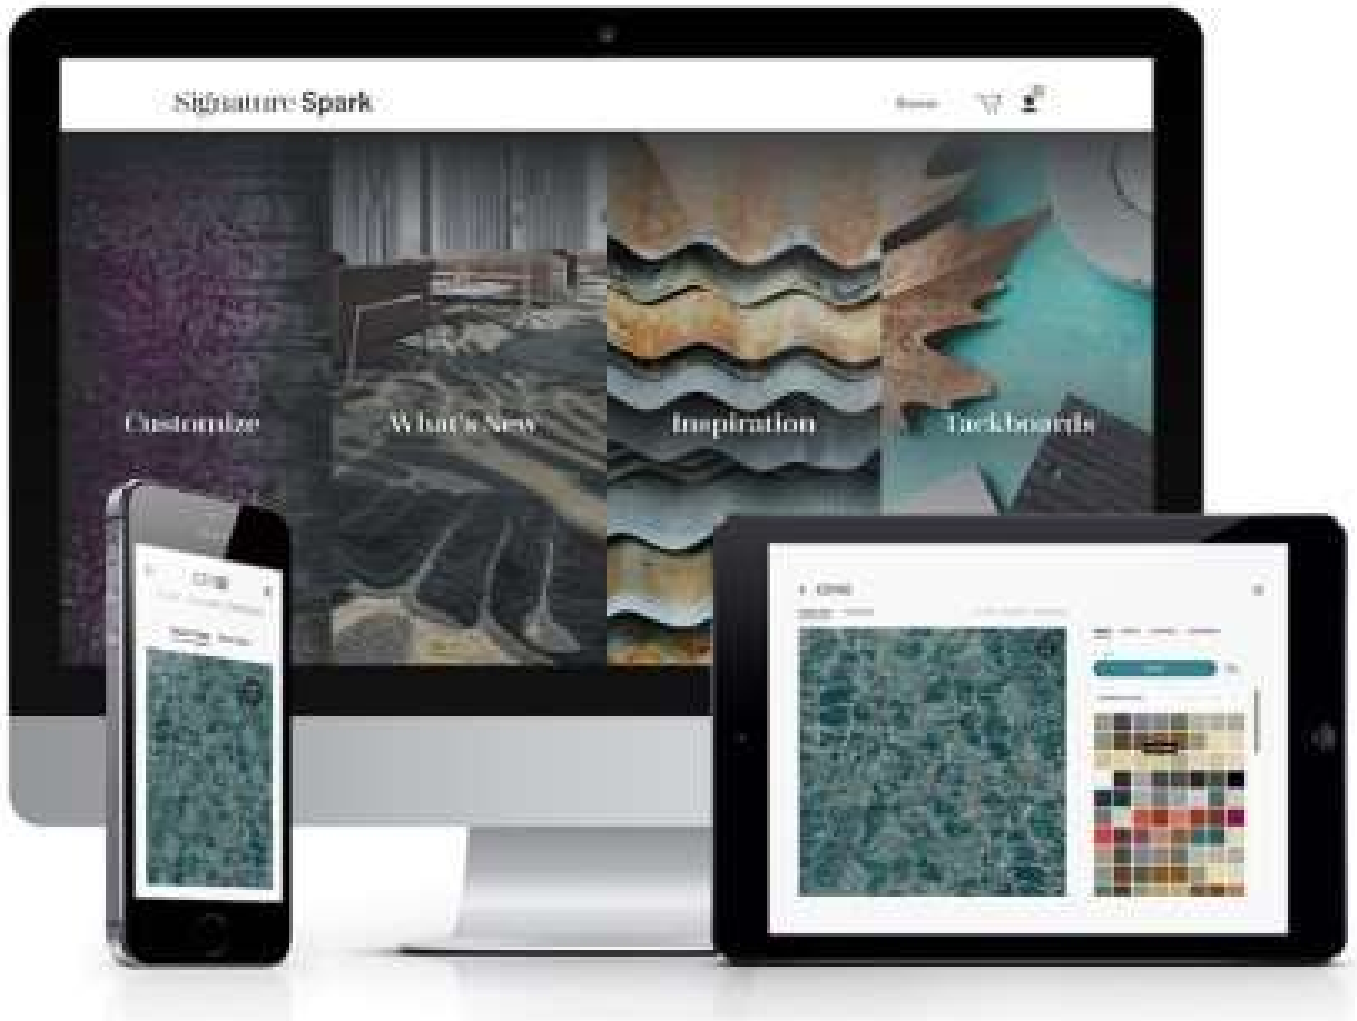

IGNITE YOUR CREATIVITY
Recolor. Create. Visualize. Inspire.

Our easy to use custom design website Signature Spark allows you to recolor custom carpet patterns, create tackboards, manage project assets, find inspiration, visualize in a roomscene and much more. Recolor Canopy or create your own at signatureflooring.com/spark