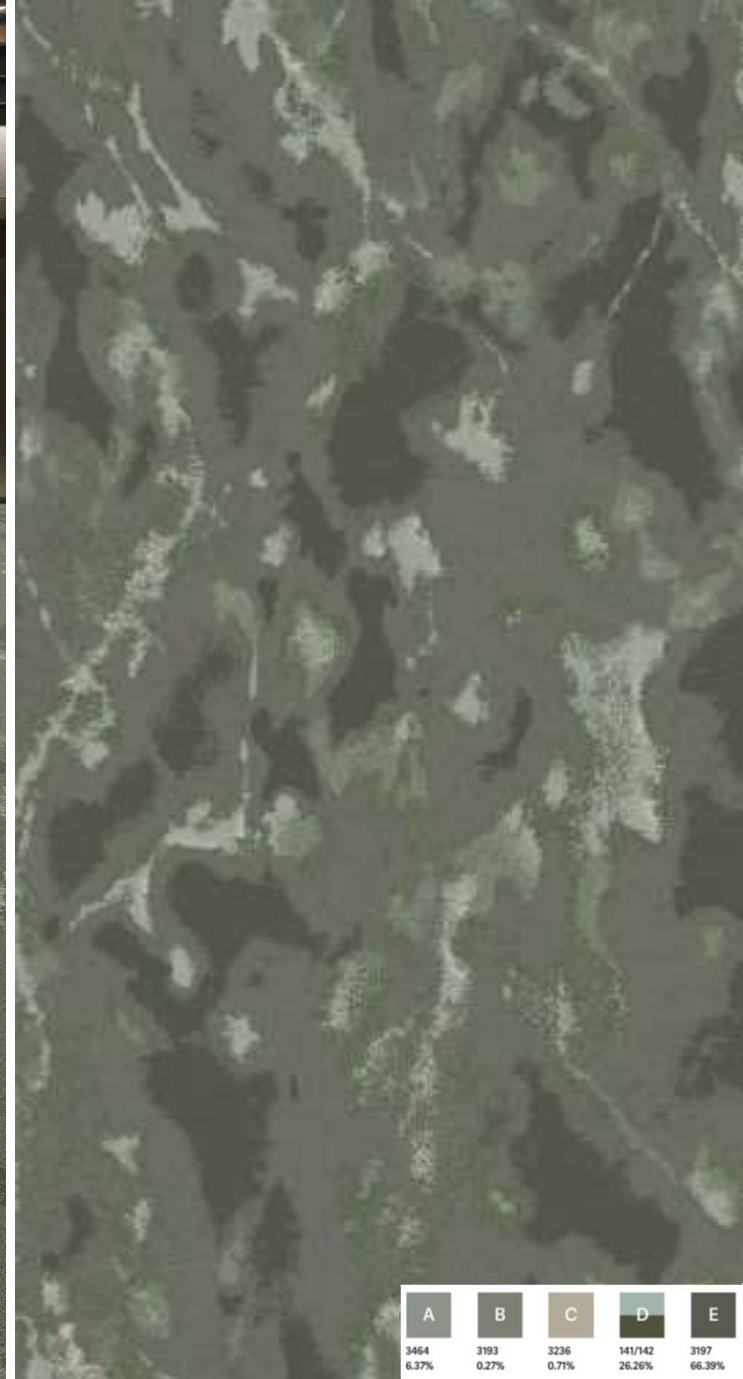

A	B	C	D	E
3464	3193	3236	141/142	3197
6.37%	0.27%	0.71%	26.26%	66.39%

PATTERN: ZD425
REPEAT SIZE: 144X124
CONSTRUCTION: COLORPOINT

IGNITE YOUR CREATIVITY
Recolor. Create. Visualize. Inspire.

Our easy to use custom design website Signature Spark allows you to recolor custom carpet patterns, create tackboards, manage project assets, find inspiration, visualize in a roomscene and much more. Recolor Canopy or create your own at signatureflooring.com/spark