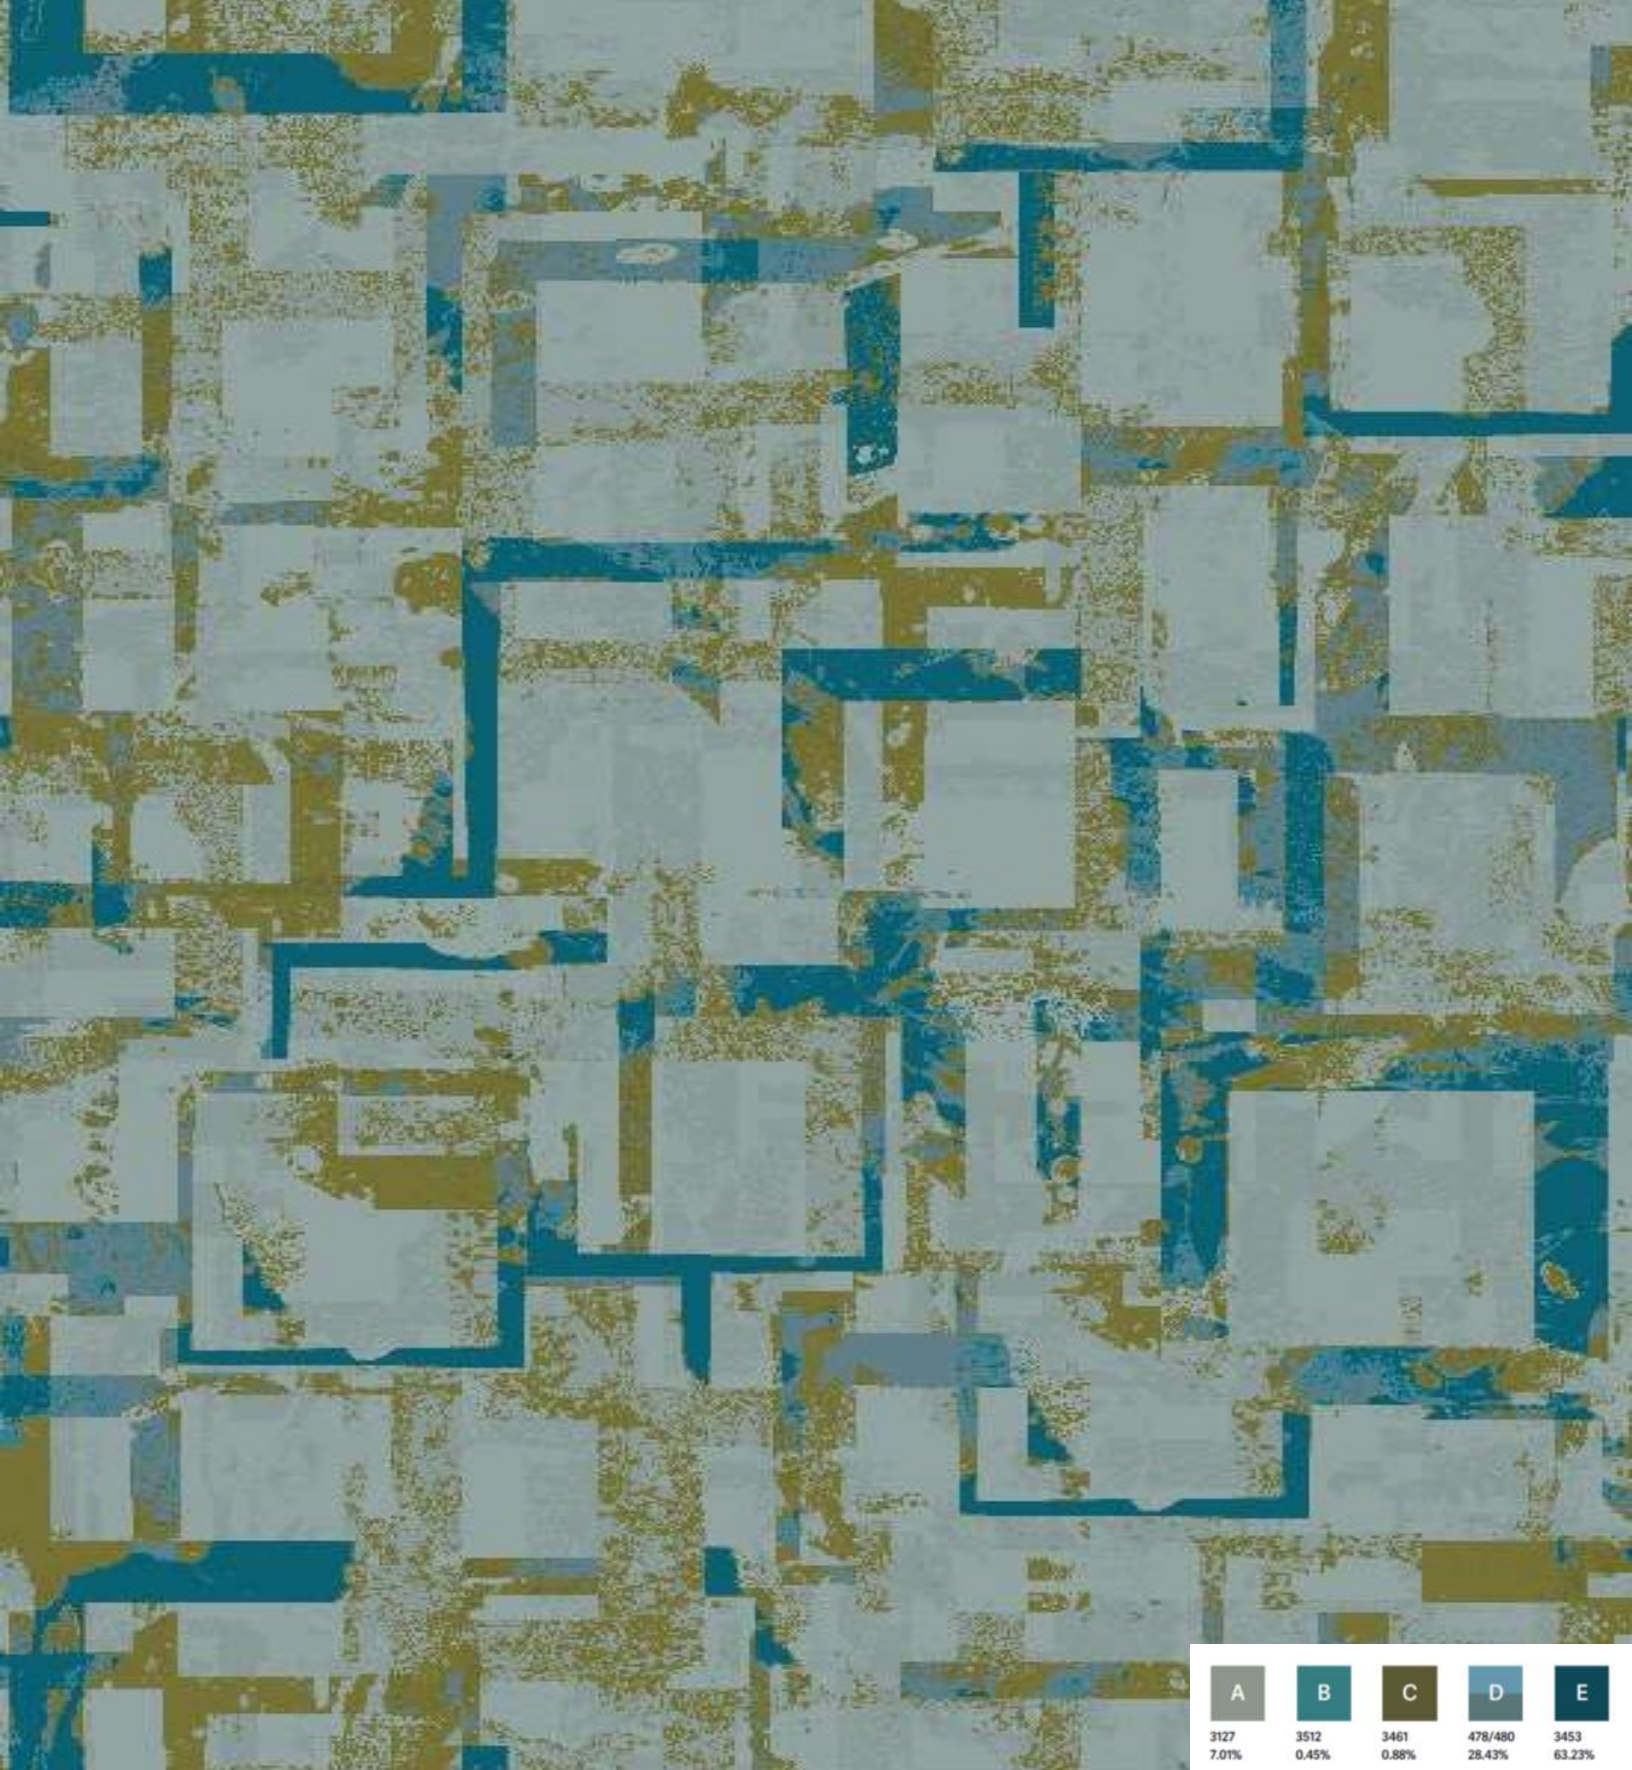

PATTERN: ZD426
REPEAT SIZE: 144X120
CONSTRUCTION: COLORPOINT

A	B	C	D	E
3127 7.01%	3512 0.45%	3461 0.88%	478/480 28.43%	3453 63.23%

PATTERN: ZD426
REPEAT SIZE: 144X120
CONSTRUCTION: COLORPOINT

PATTERN: ZD419
REPEAT SIZE: 72X60
CONSTRUCTION: COLORPOINT