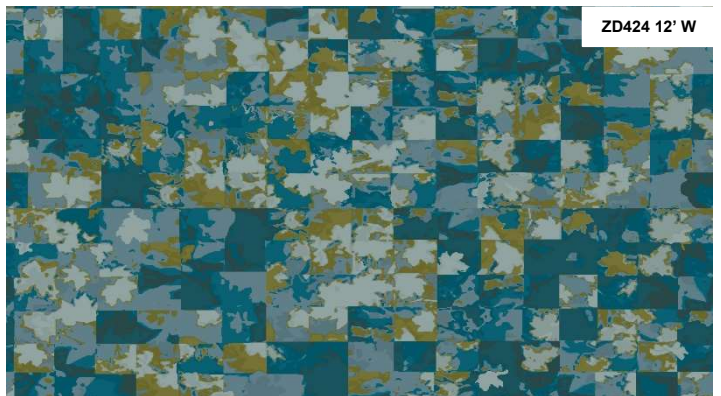

ZD426 12' W

ZD419 6' W