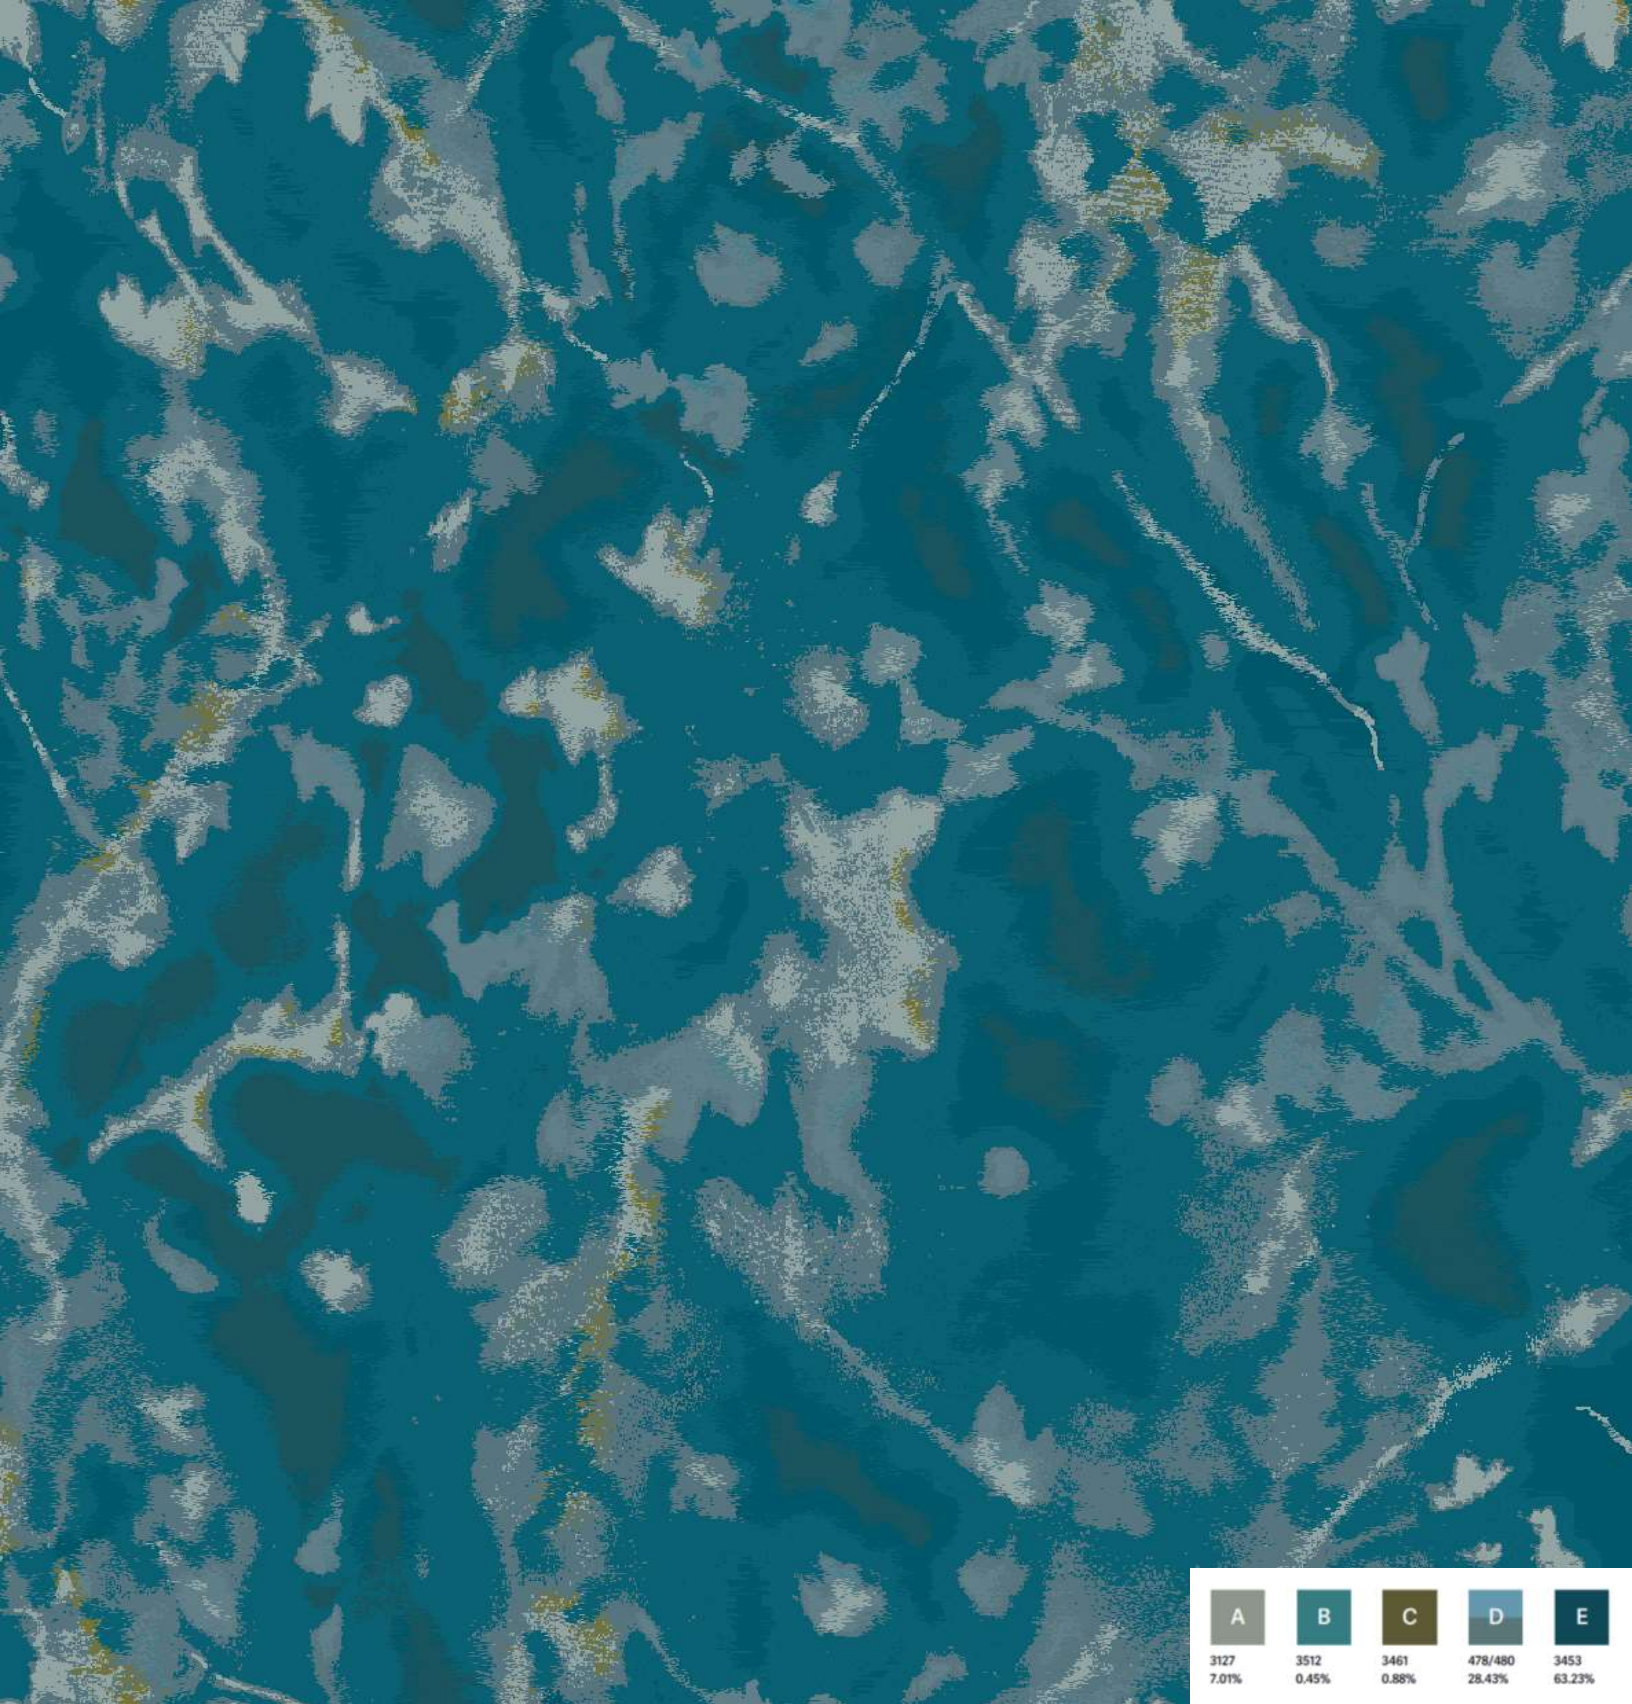

A	B	C	D	E
3127	3512	3461	478/480	3453
7.01%	0.45%	0.88%	28.43%	63.23%

PATTERN: ZD422
REPEAT SIZE: 144X180
CONSTRUCTION: COLORPOINT