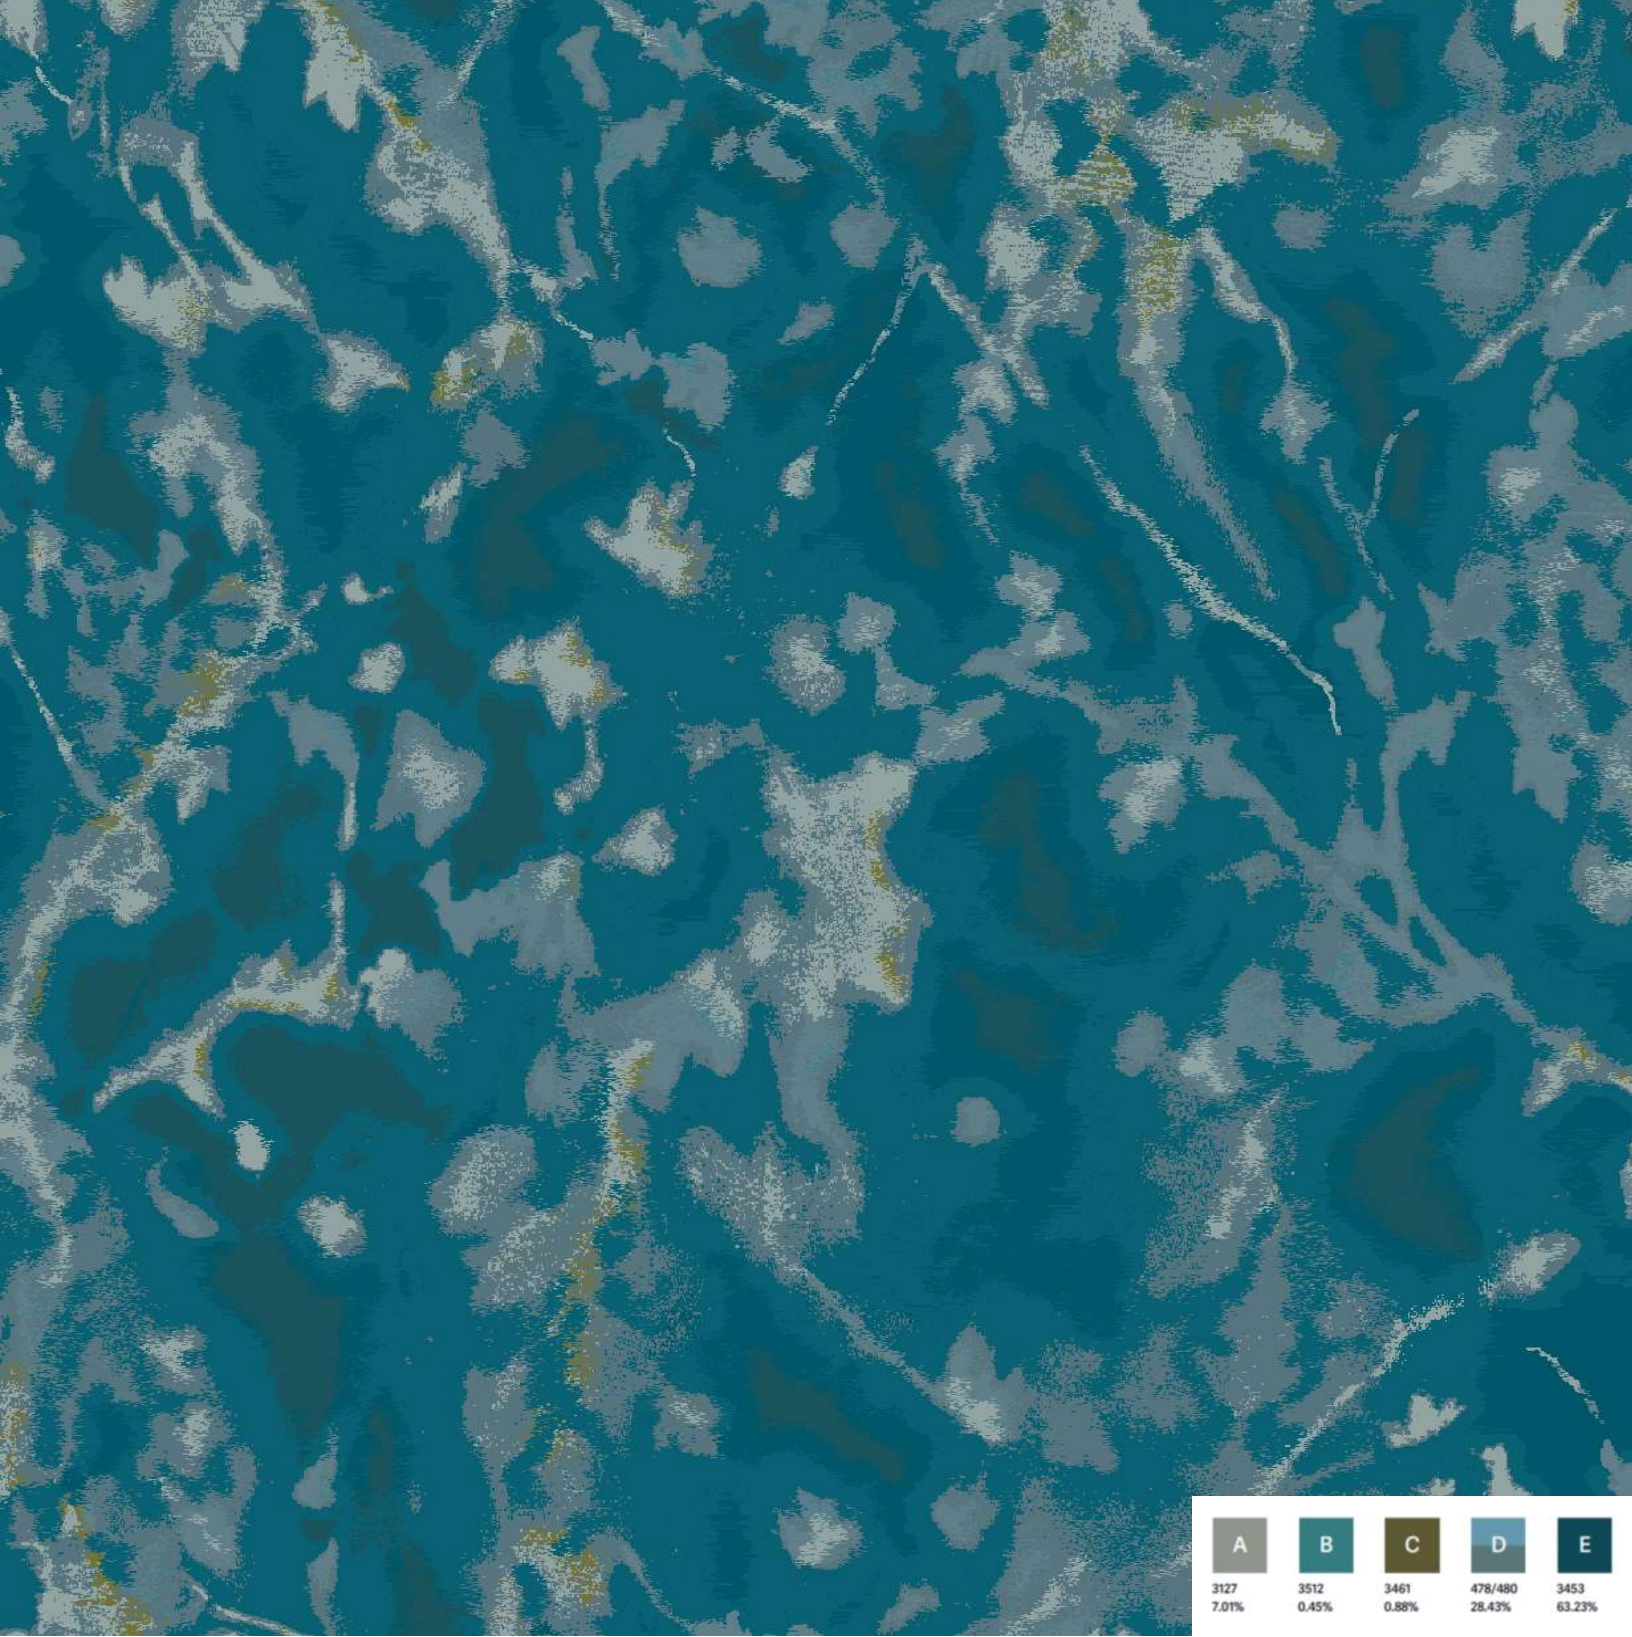

PATTERN: TP7512
REPEAT SIZE: 72X108
CONSTRUCTION: CYP

A	B	C	D	E
3127	3512	3461	478/480	3453
7.01%	0.45%	0.88%	28.43%	63.23%

PATTERN: TP7512
REPEAT SIZE: 72X108
CONSTRUCTION: CYP

PATTERN: ZD425
REPEAT SIZE: 144X124
CONSTRUCTION: COLORPOINT