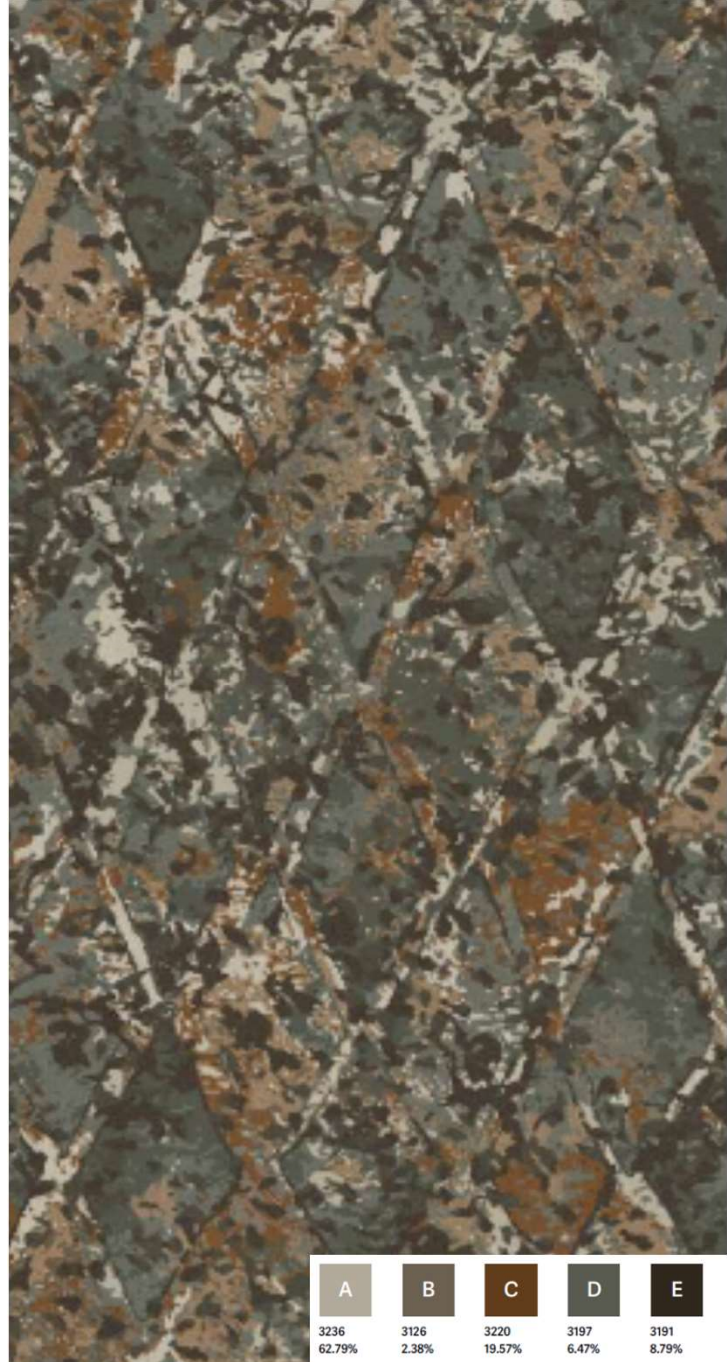

A	B	C	D	E
3236 62.79%	3126 2.38%	3220 19.57%	3197 6.47%	3191 8.79%

PATTERN: ZD423
REPEAT SIZE: 90X80
CONSTRUCTION: COLORPOINT

IGNITE YOUR CREATIVITY
Recolor. Create. Visualize. Inspire.

Our easy to use custom design website Signature Spark allows you to recolor custom carpet patterns, create tackboards, manage project assets, find inspiration, visualize in a roomscene and much more. Recolor Canopy or create your own at signatureflooring.com/spark