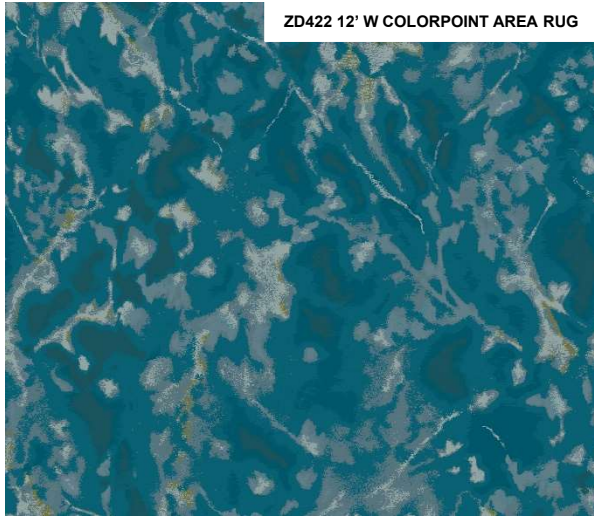

TP7512 6'x9' CYP AREA RUG

ZD421 12' W

ZD422 12' W COLORPOINT AREA RUG