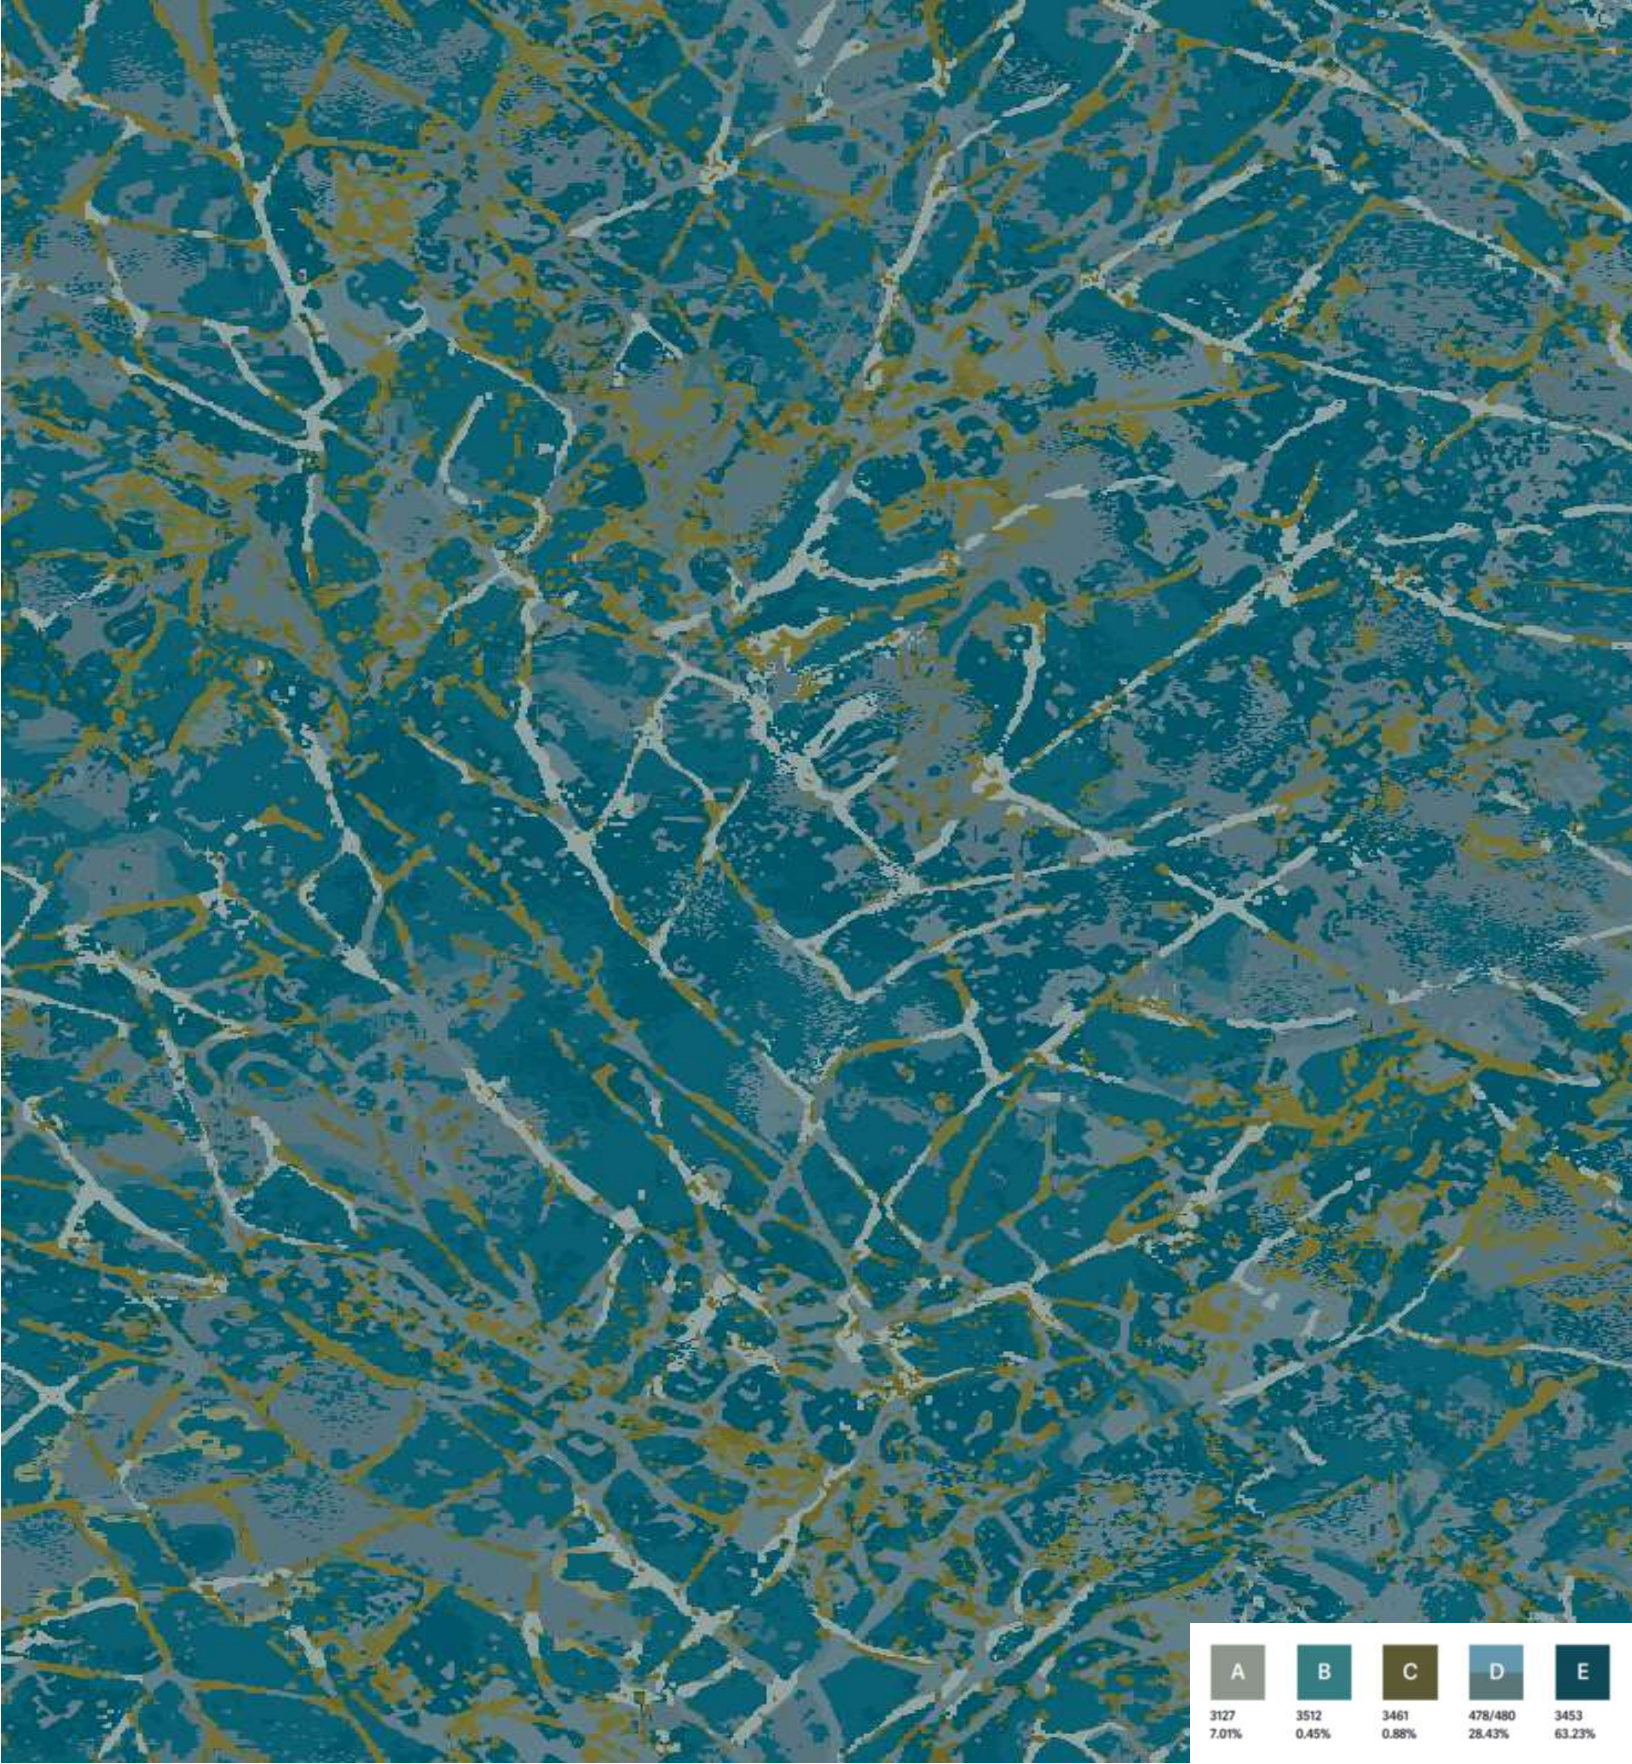

A	B	C	D	E
3127	3512	3461	478/480	3453
7.01%	0.45%	0.88%	28.43%	63.23%

PATTERN: ZD421
REPEAT SIZE: 144X80
CONSTRUCTION: COLORPOINT