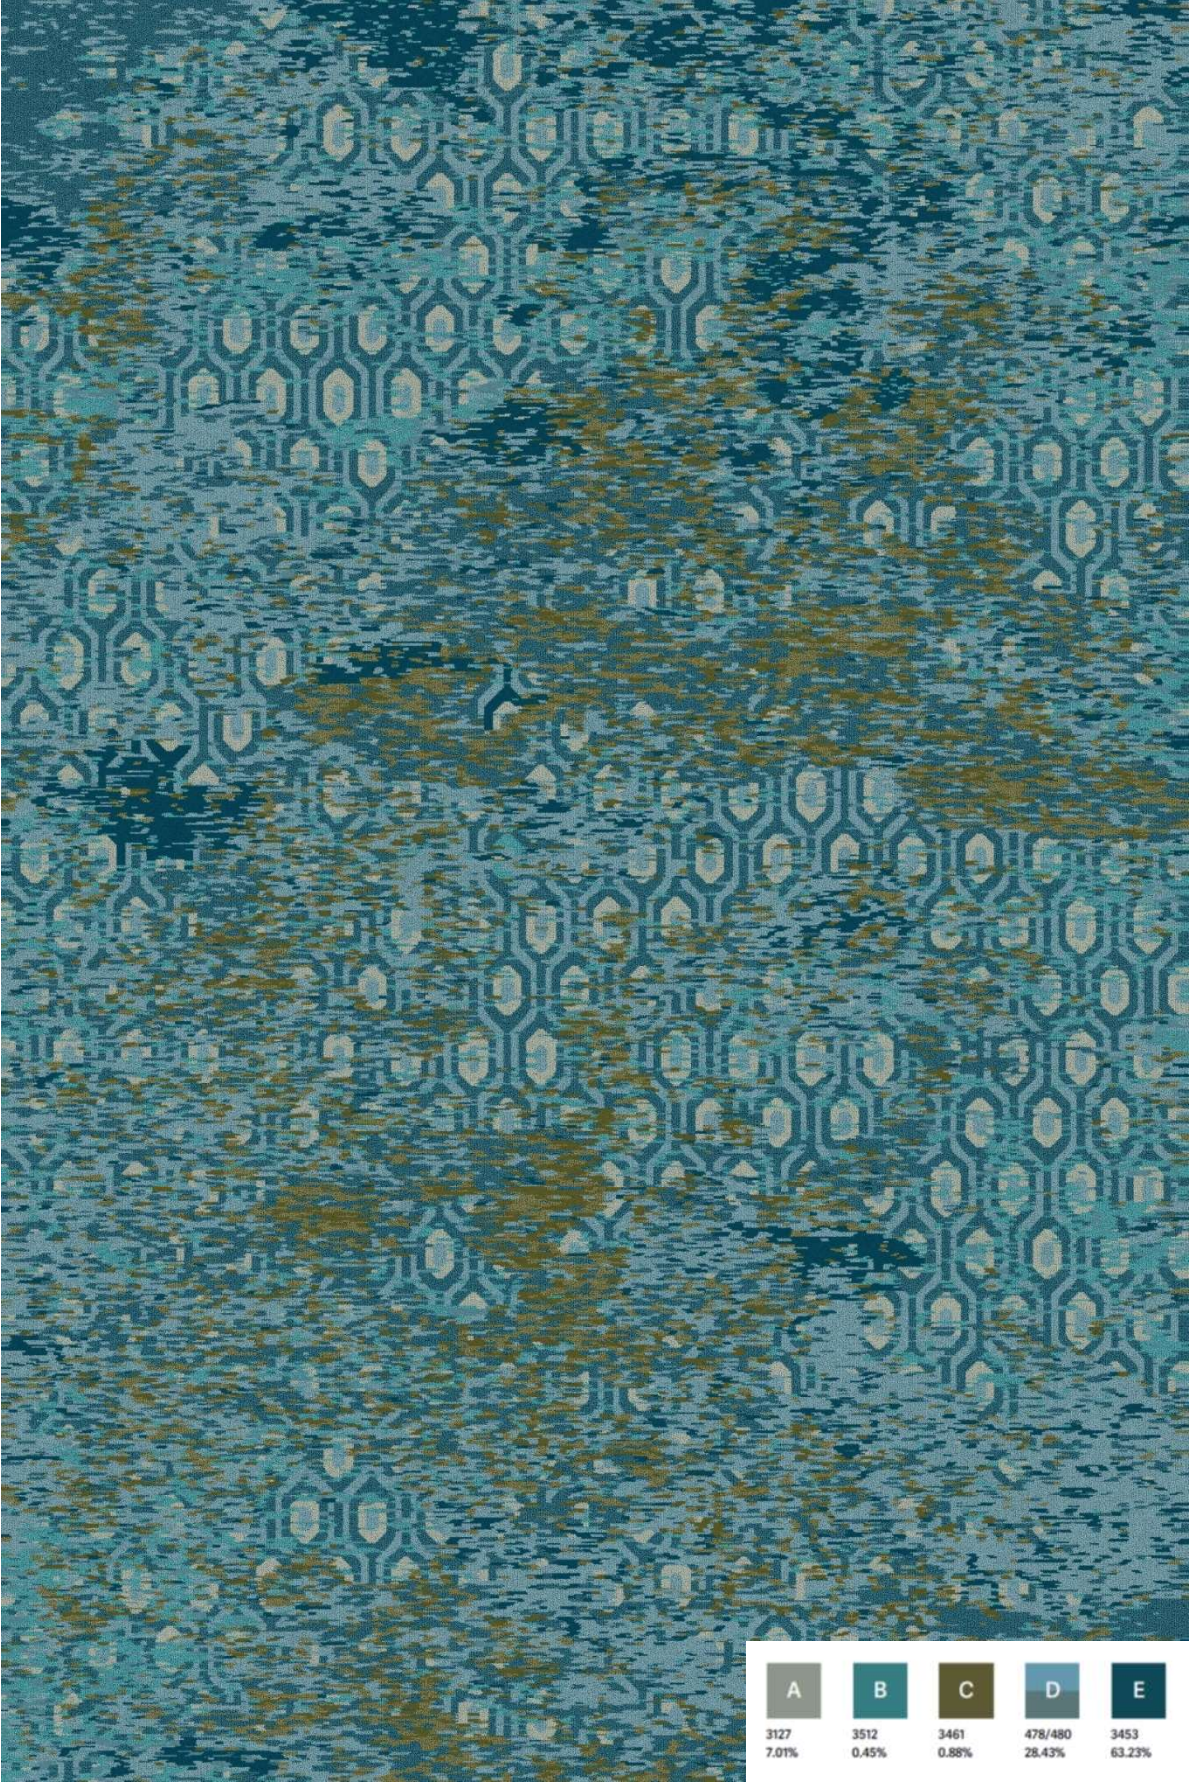

A	B	C	D	E
3127	3512	3461	478/480	3453
7.01%	0.45%	0.88%	28.43%	63.23%

PATTERN: TP7512
REPEAT SIZE: 72X108
CONSTRUCTION: CYP