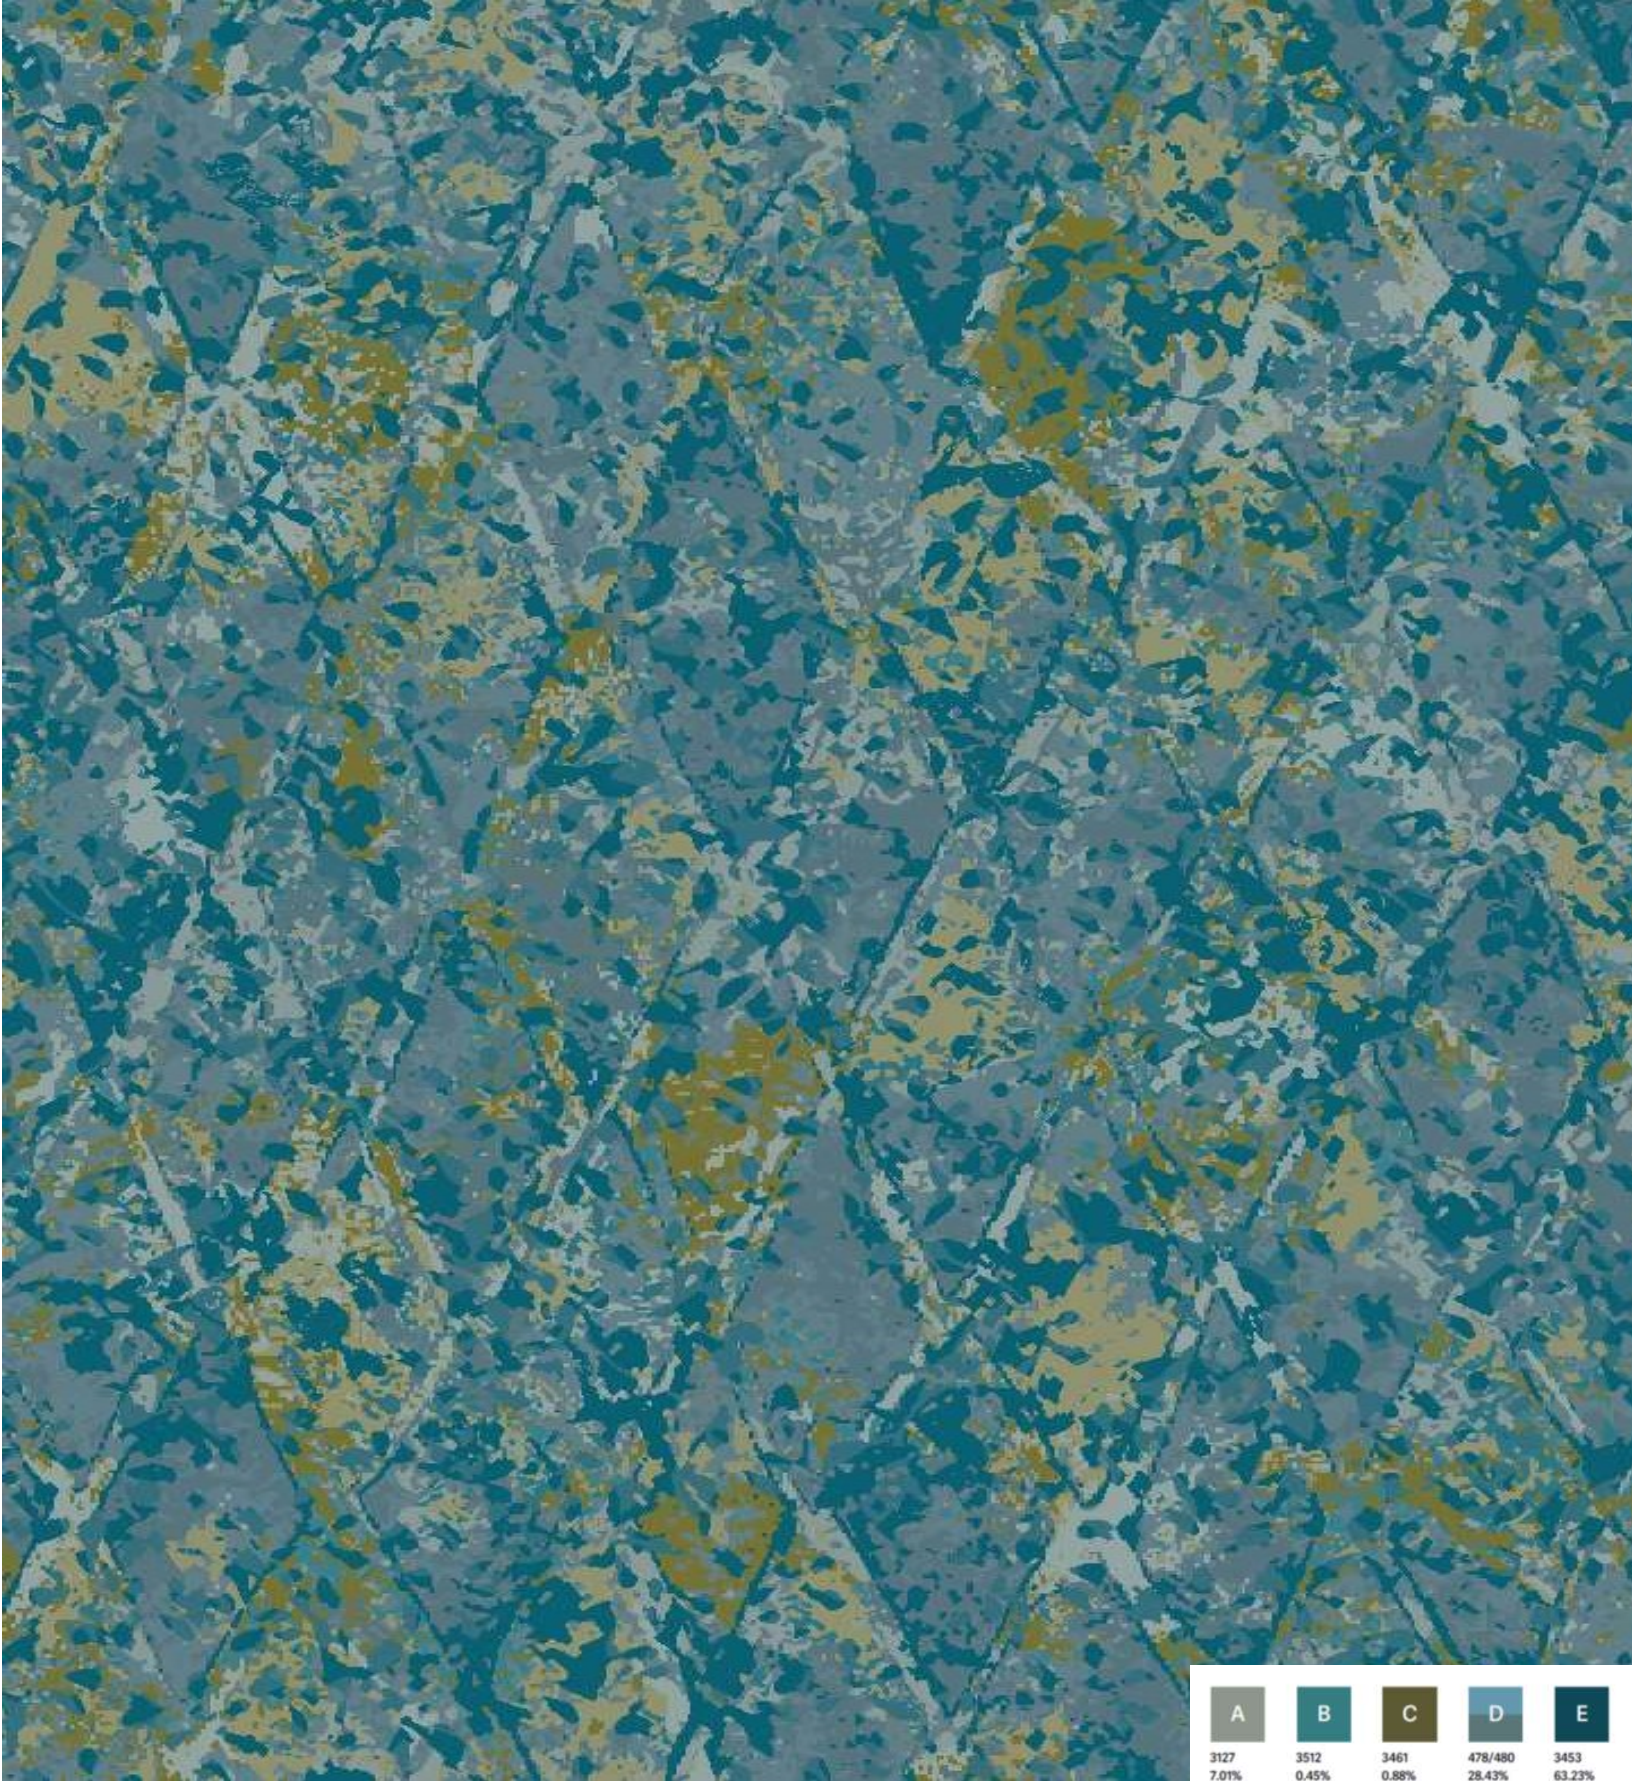

A	B	C	D	E
3127	3512	3461	478/480	3453
7.01%	0.45%	0.88%	28.43%	63.23%

PATTERN: ZD423
REPEAT SIZE: 90X80
CONSTRUCTION: COLORPOINT