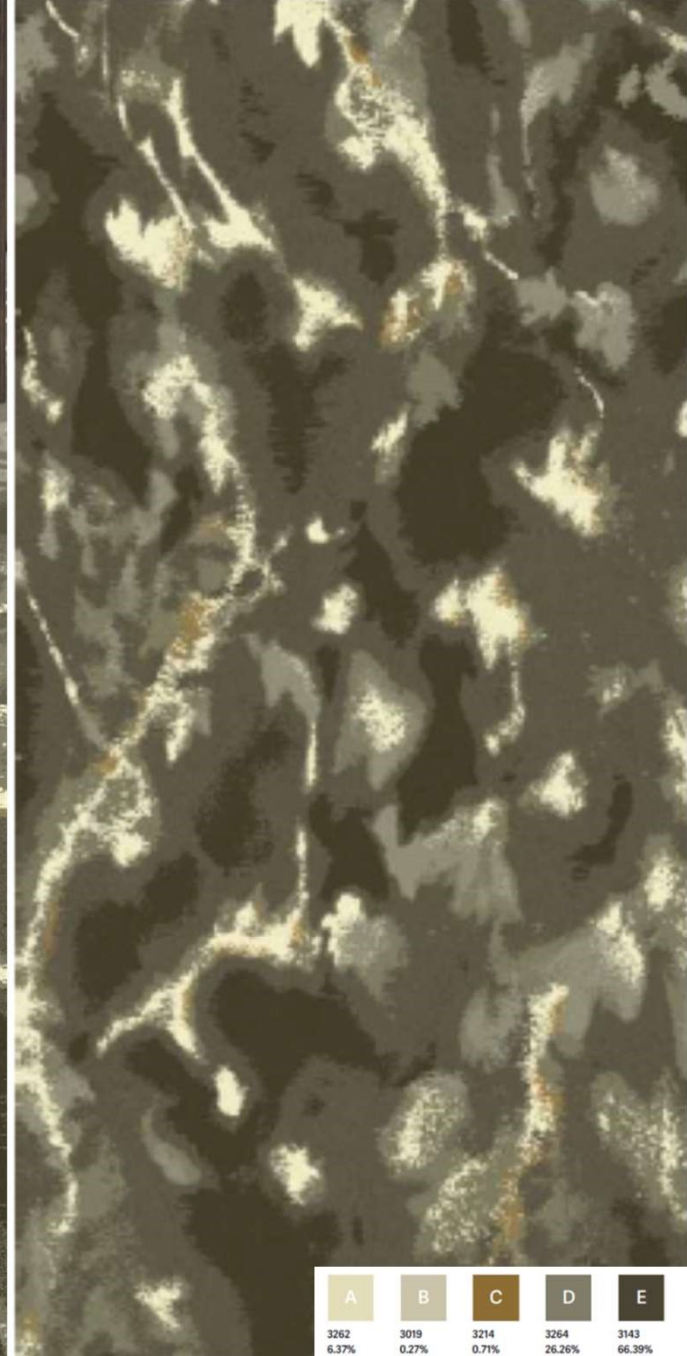

A	B	C	D	E
3262	3019	3214	3264	3143
6.37%	0.27%	0.71%	26.26%	66.39%

PATTERN: ZD425
REPEAT SIZE: 144X124
CONSTRUCTION: COLORPOINT

IGNITE YOUR CREATIVITY
Recolor. Create. Visualize. Inspire.

Our easy to use custom design website Signature Spark allows you to recolor custom carpet patterns, create tackboards, manage project assets, find inspiration, visualize in a roomscene and much more. Recolor Canopy or create your own at signatureflooring.com/spark