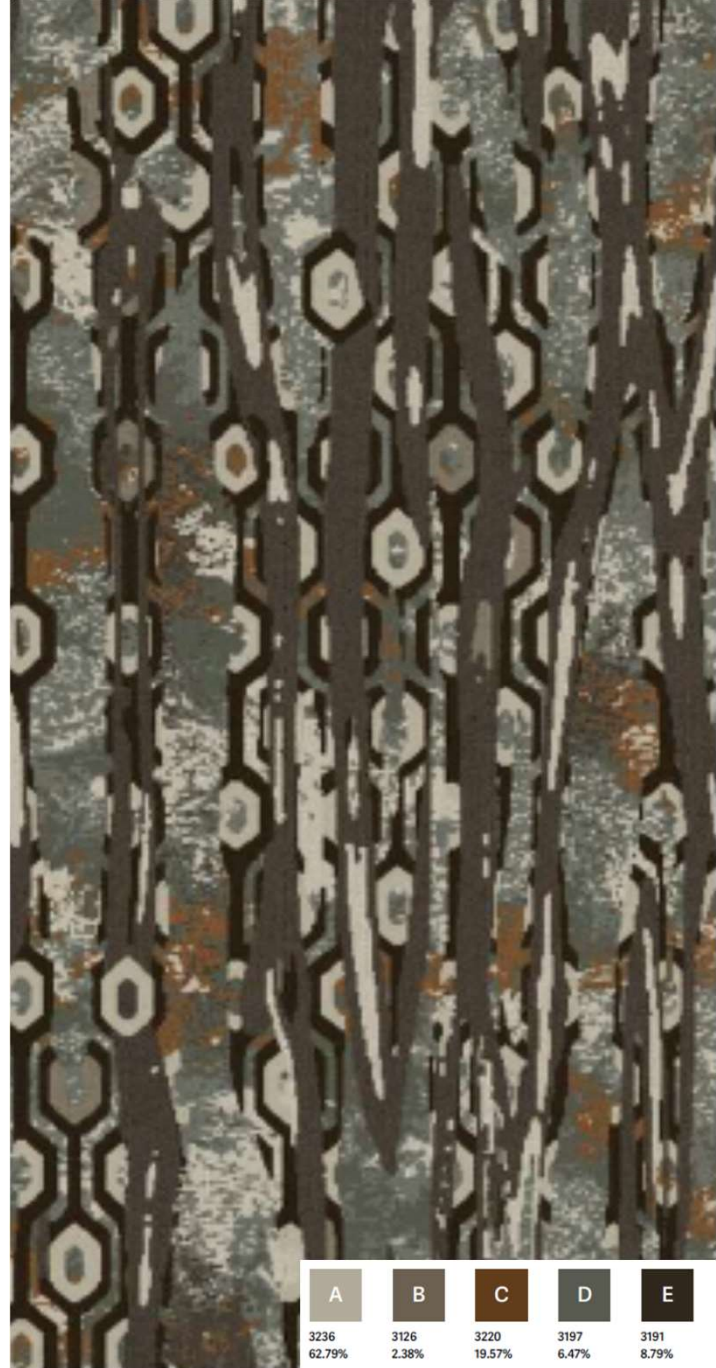

PATTERN: ZD420
REPEAT SIZE: 72X60
CONSTRUCTION: COLORPOINT

A	B	C	D	E
3127	3512	3461	478/480	3453
7.01%	0.45%	0.88%	28.43%	63.23%

PATTERN: ZD420
REPEAT SIZE: 72X60
CONSTRUCTION: COLORPOINT

Alternate Colorway: Rust