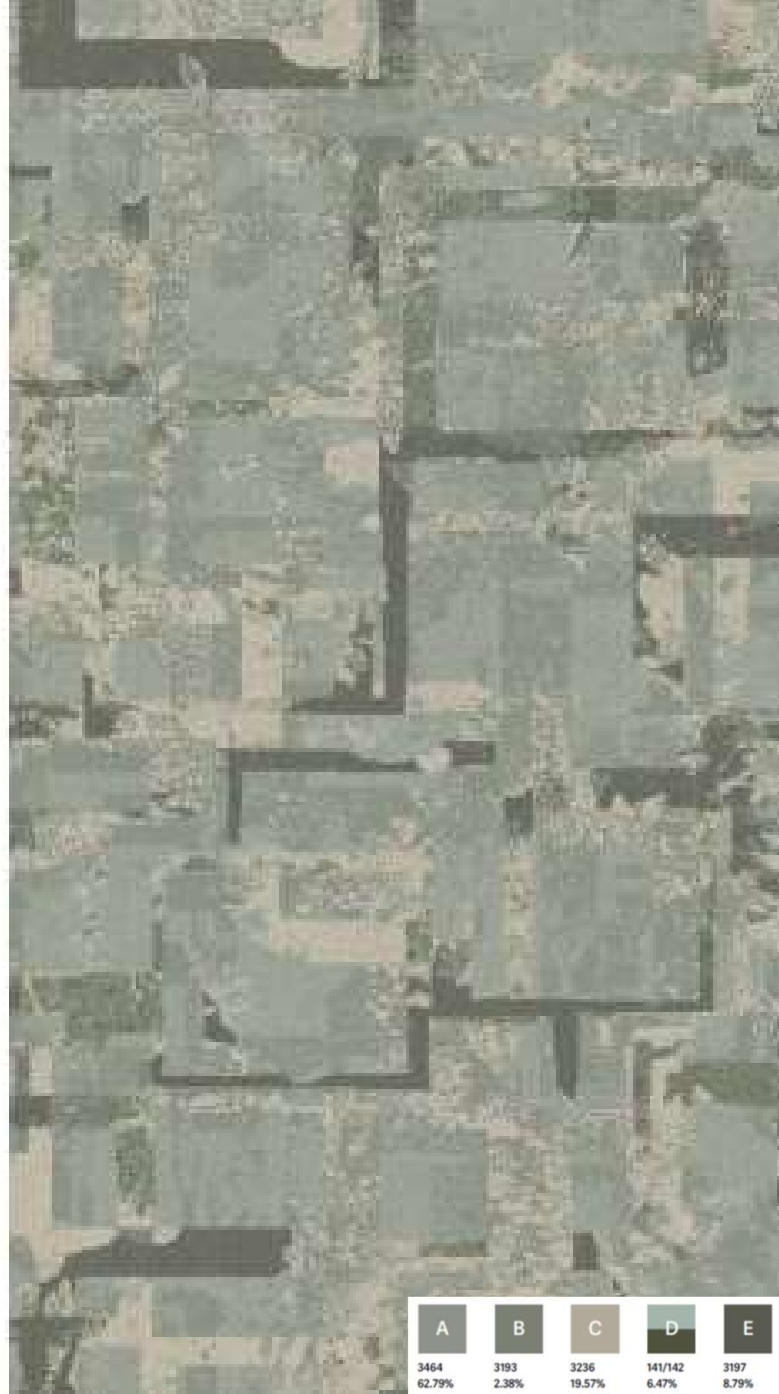

A	B	C	D	E
3464	3193	3236	141/142	3197
62.79%	2.38%	19.57%	6.47%	8.79%

PATTERN: ZD419
REPEAT SIZE: 72X60
CONSTRUCTION: COLORPOINT

IGNITE YOUR CREATIVITY
Recolor. Create. Visualize. Inspire.

Our easy to use custom design website Signature Spark allows you to recolor custom carpet patterns, create tackboards, manage project assets, find inspiration, visualize in a roomscene and much more. Recolor Canopy or create your own at signatureflooring.com/spark