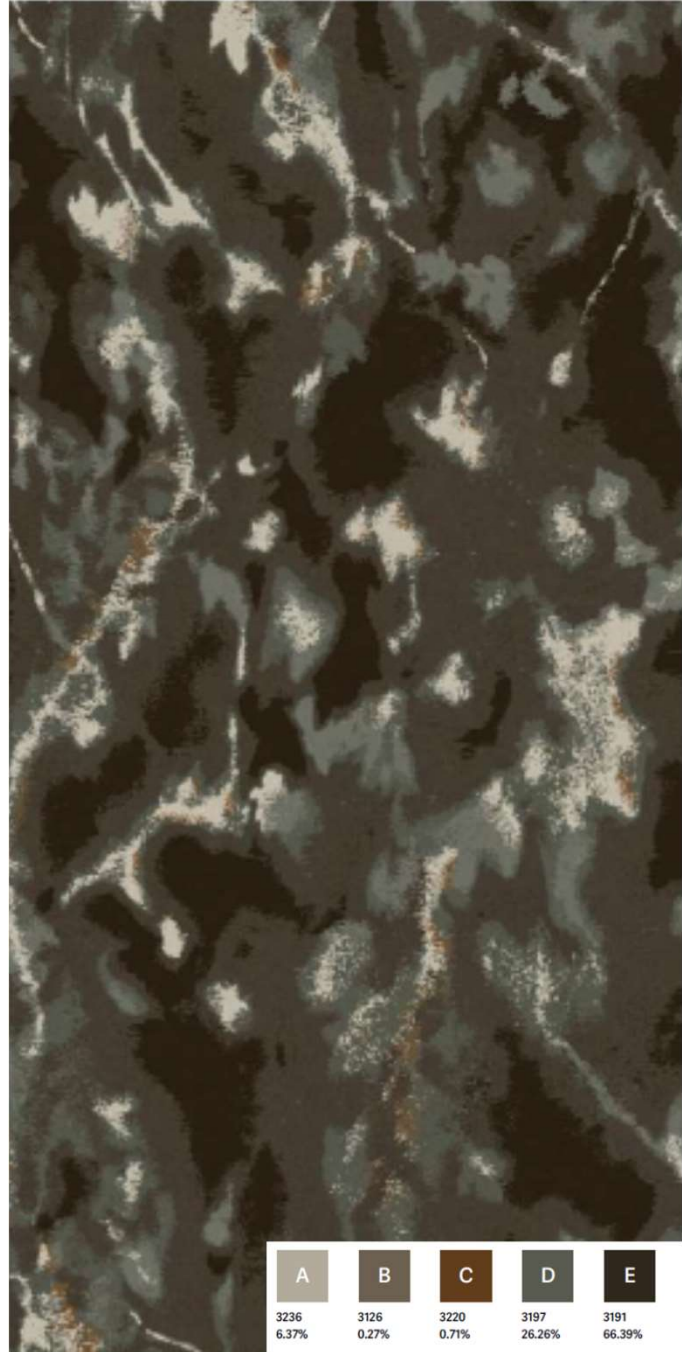

A	B	C	D	E
3236	3126	3220	3197	3191
6.37%	0.27%	0.71%	26.26%	66.39%

PATTERN: ZD425
REPEAT SIZE: 144X124
CONSTRUCTION: COLORPOINT

IGNITE YOUR CREATIVITY
Recolor. Create. Visualize. Inspire.

Our easy to use custom design website Signature Spark allows you to recolor custom carpet patterns, create tackboards, manage project assets, find inspiration, visualize in a roomscene and much more. Recolor Canopy or create your own at signatureflooring.com/spark