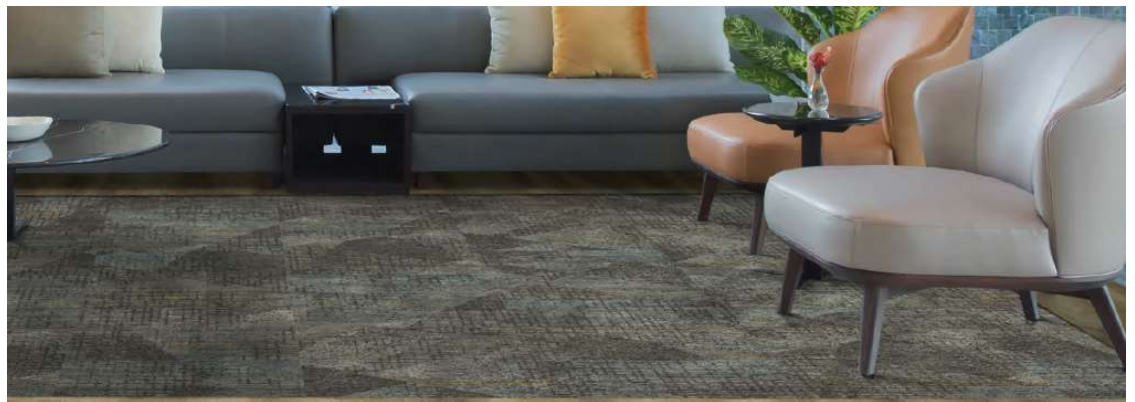

VIVID EXPRESSIONS, LOOSE LAY LVT