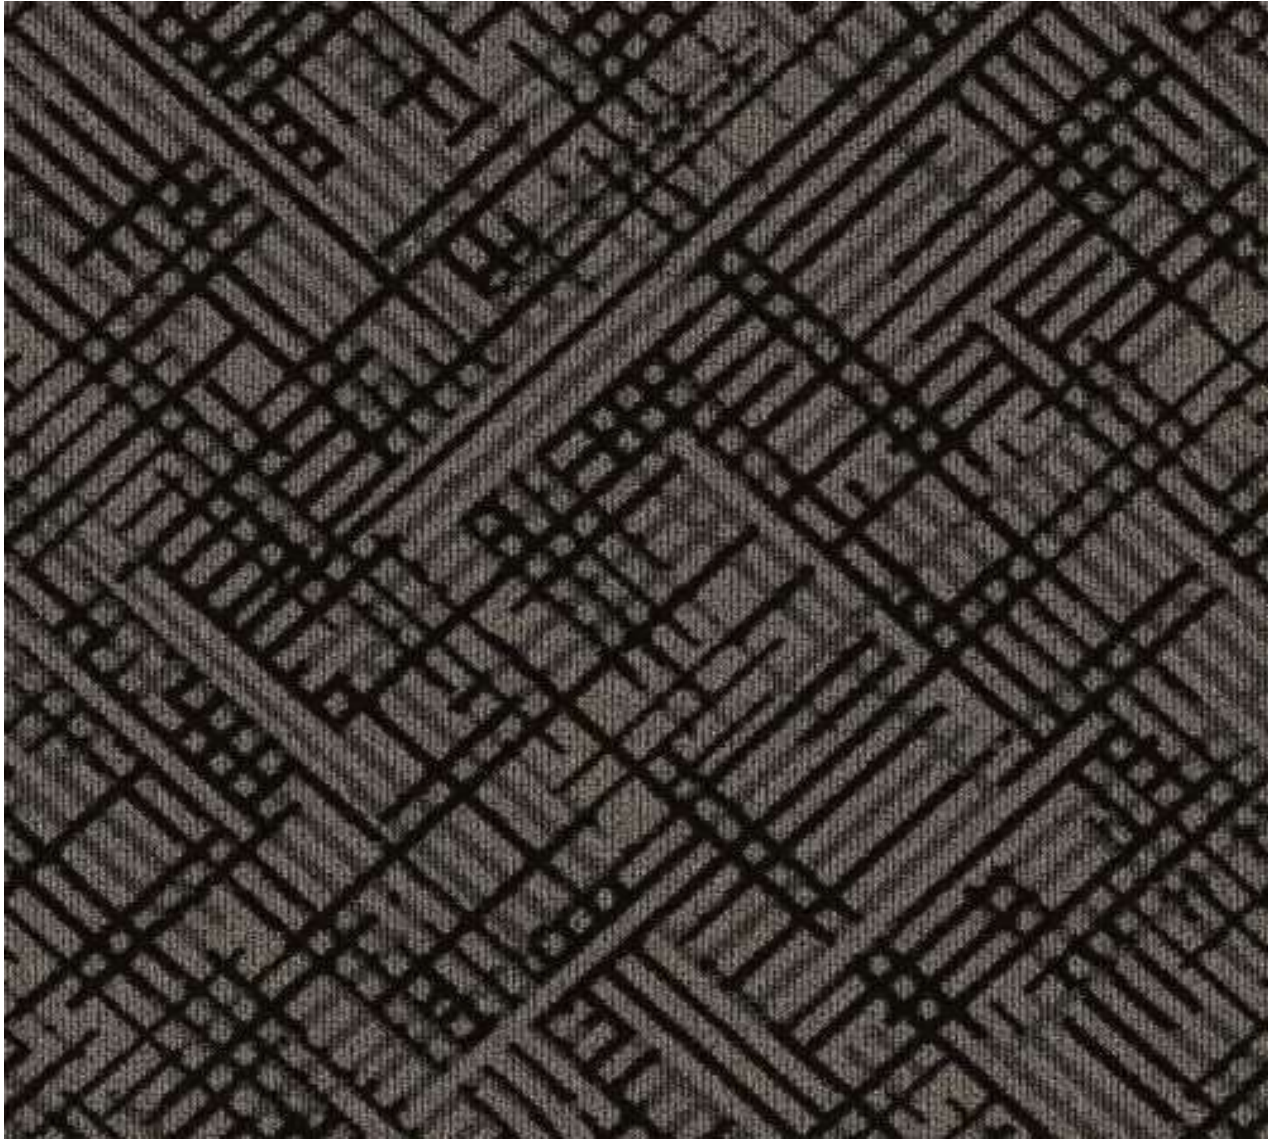

Modern Style

Style No. / Name: B7038 Lomax

Color No. / Name: 7404 Harper

Pattern Repeat: 36" X 36"

Production Width: 12ft

Tufted Weight: 32oz

Yarn A:

Yarn B: