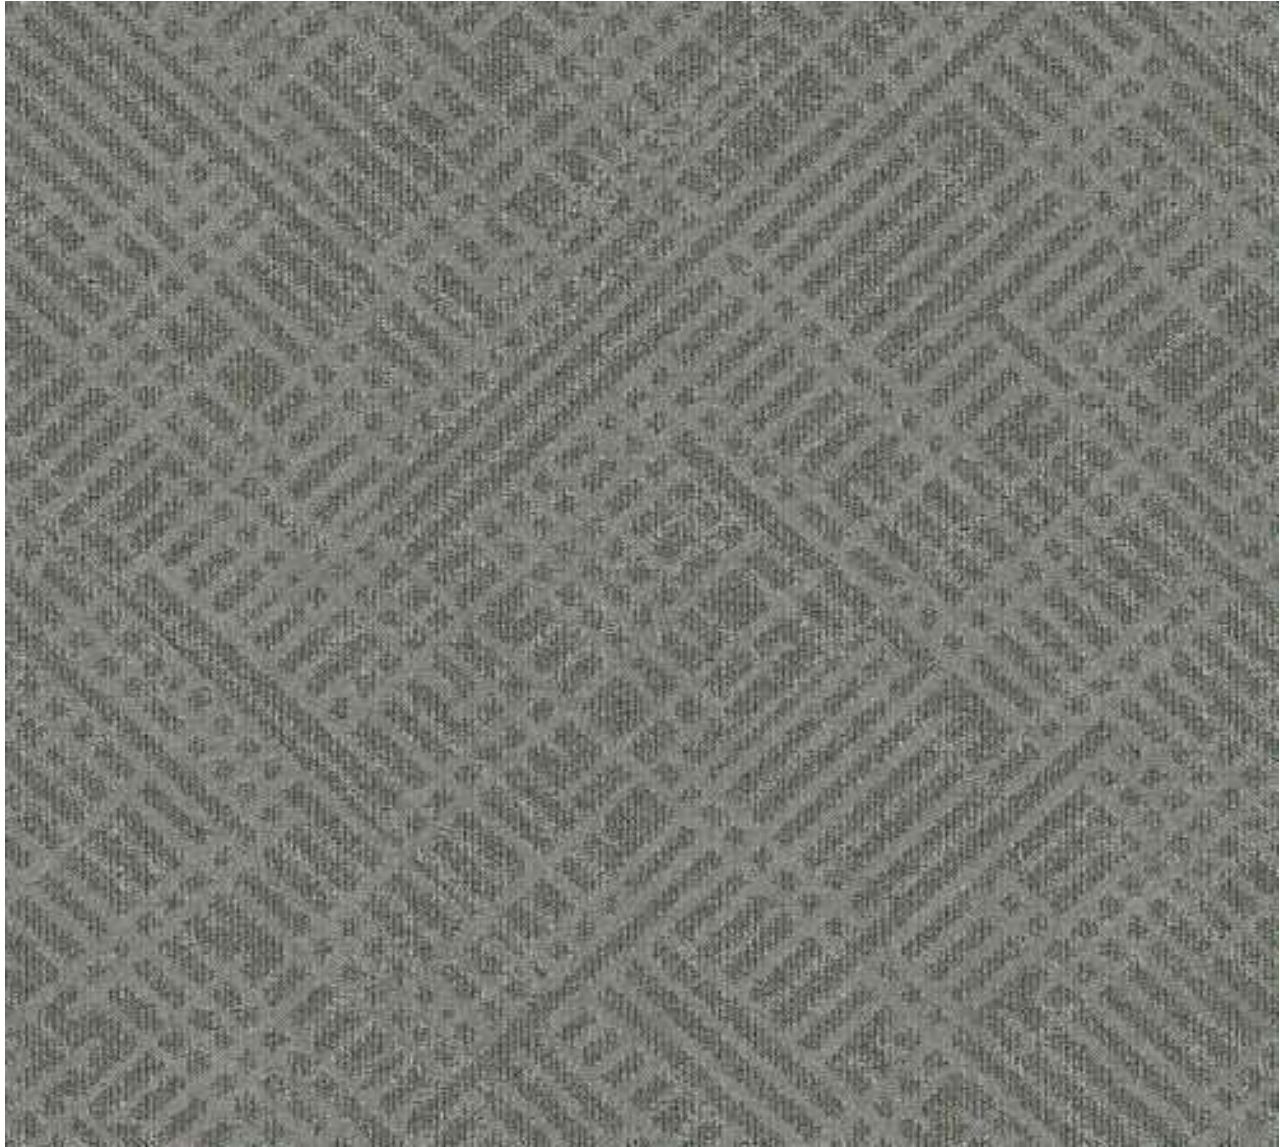

Modern Style

Style No. / Name: B7038 Lomax

Color No. / Name: 8305 Asher

Pattern Repeat: 36" X 36"

Production Width: 12ft

Tufted Weight: 32oz

Yarn A:

Yarn B: