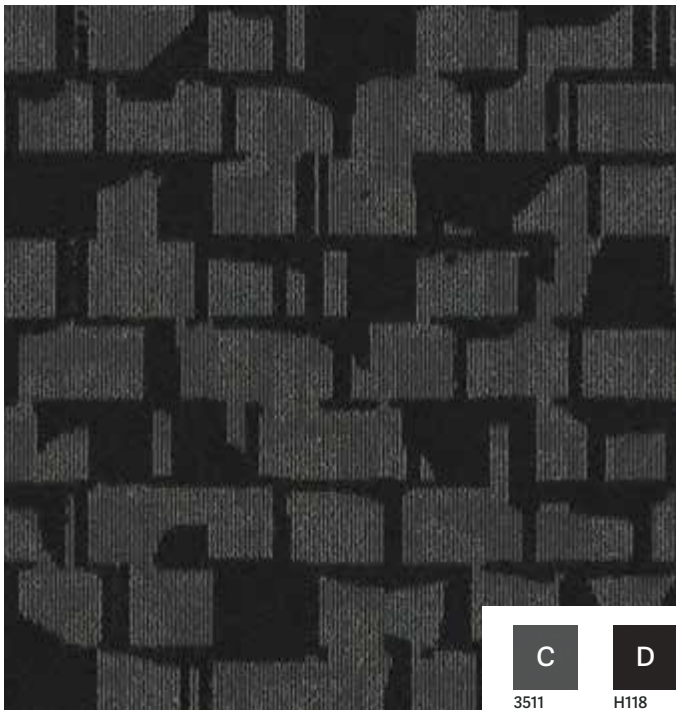

HC060

BROADLOOM 15' W | PATTERN REPEAT 90" W X 157" L  
 COLORPOINT | CORRIDOR

**HC059**

CORRIDOR 15' W | PATTERN REPEAT 90" W X 179" L

**HC062**

BROADLOOM 12' or 15' W | PATTERN REPEAT 36" W X 32" L | INFINITY