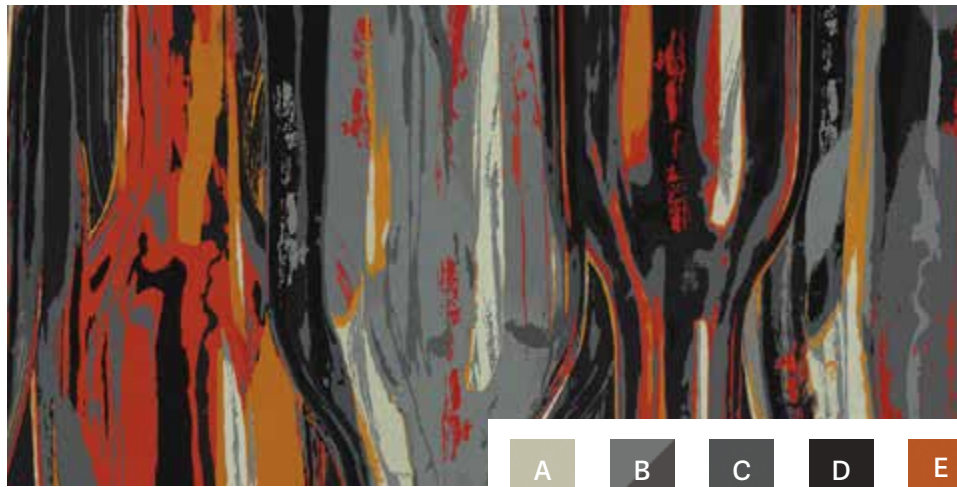

HC058

BROADLOOM 15' W | PATTERN REPEAT 90" W X 145.5" L
COLORPOINT | CORRIDOR