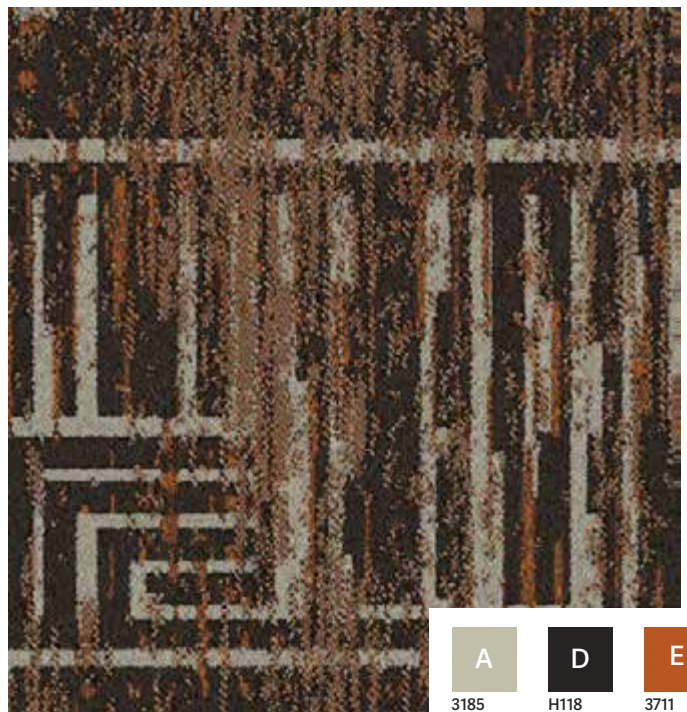

D

H118

**HC061**

BROADLOOM 12' or 15' W  
PATTERN REPEAT 36" W X 36" L | INFINITY

**CT0124**  
CARPET TILE 24" W X 24" L | COLORPOINT

**CT0124**  
CARPET TILE 24" W X 24" L | COLORPOINT

**CT0123**  
CARPET TILE 24" W X 24" L | COLORPOINT