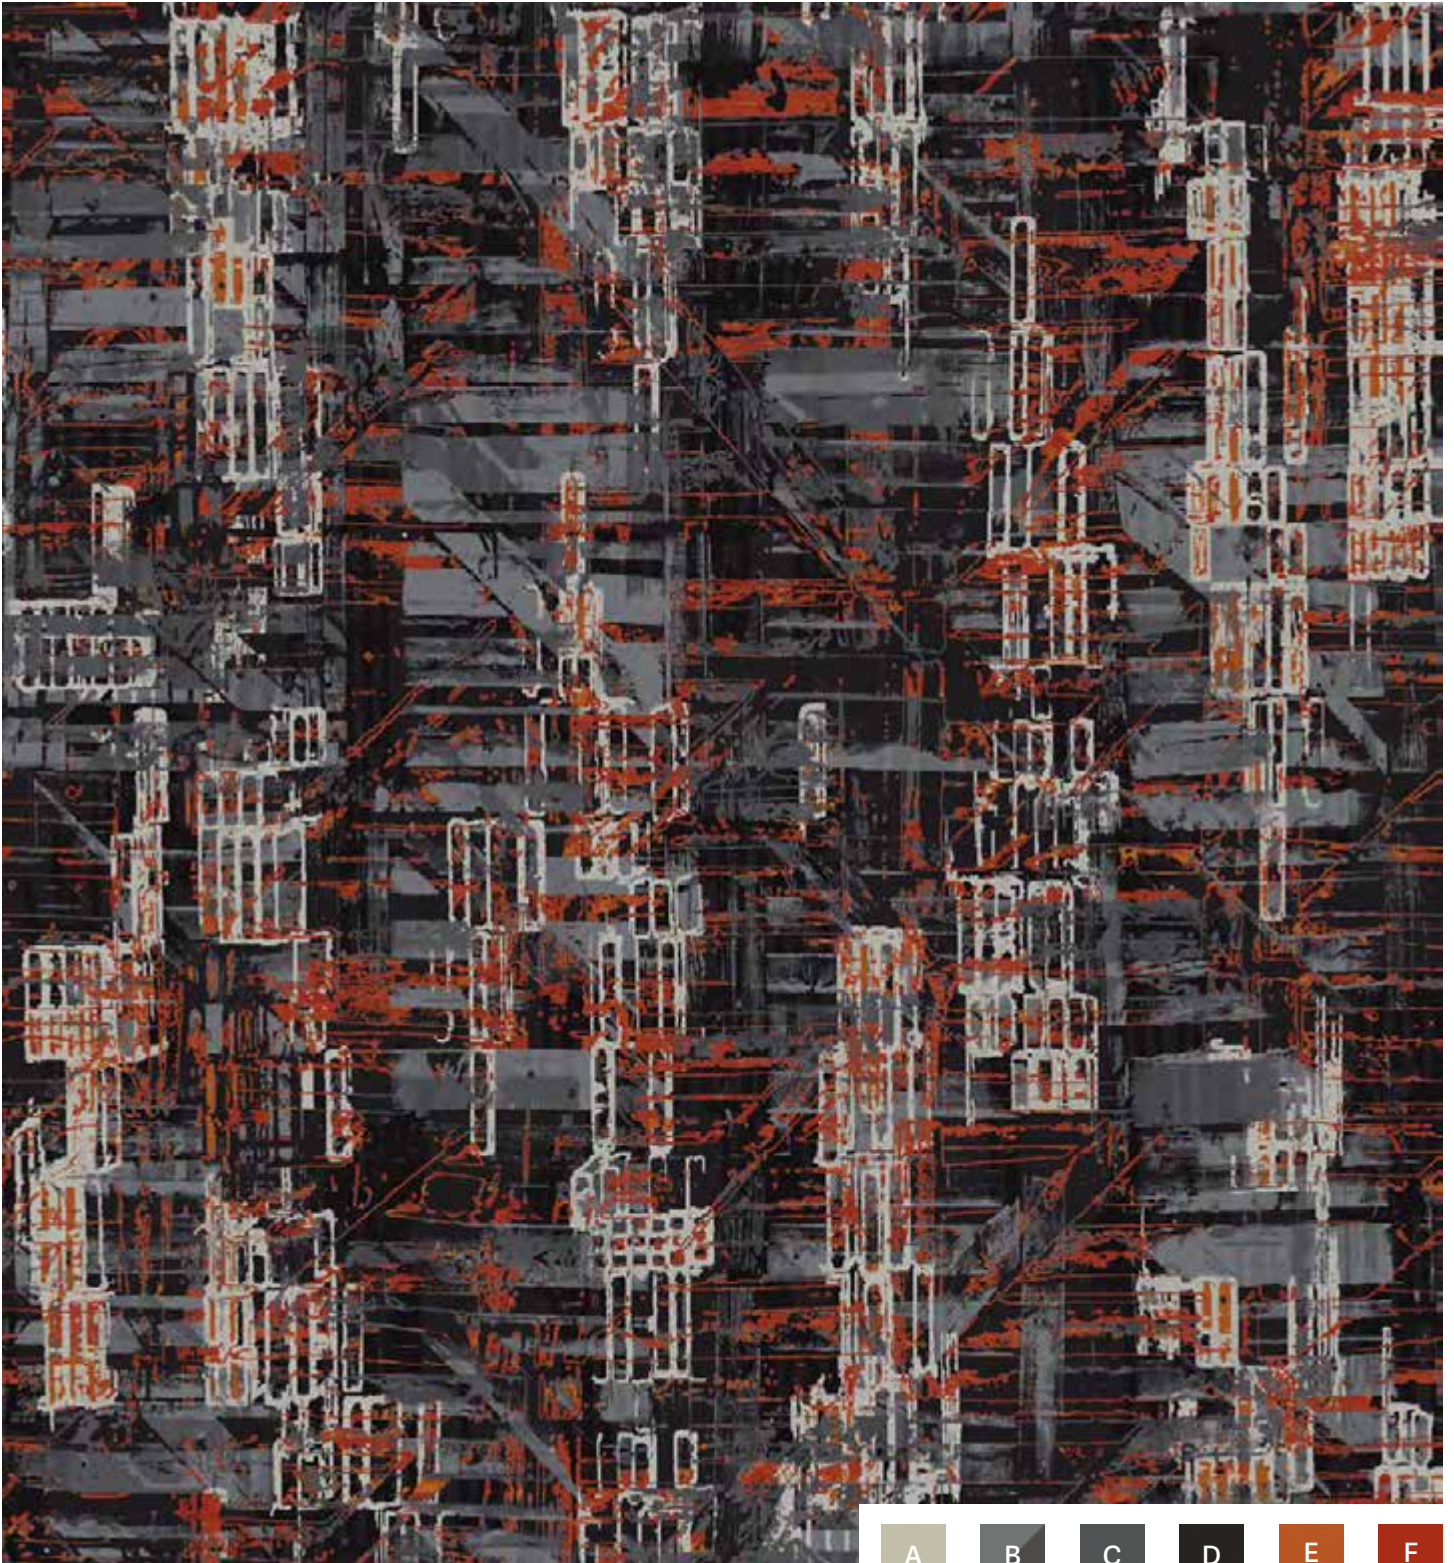

HC053
BROADLOOM 15' W | PATTERN REPEAT 180" W X 179" L | COLORPOINT

A	B	C	D	E	F
3185	127130	3511	H118	3711	3301