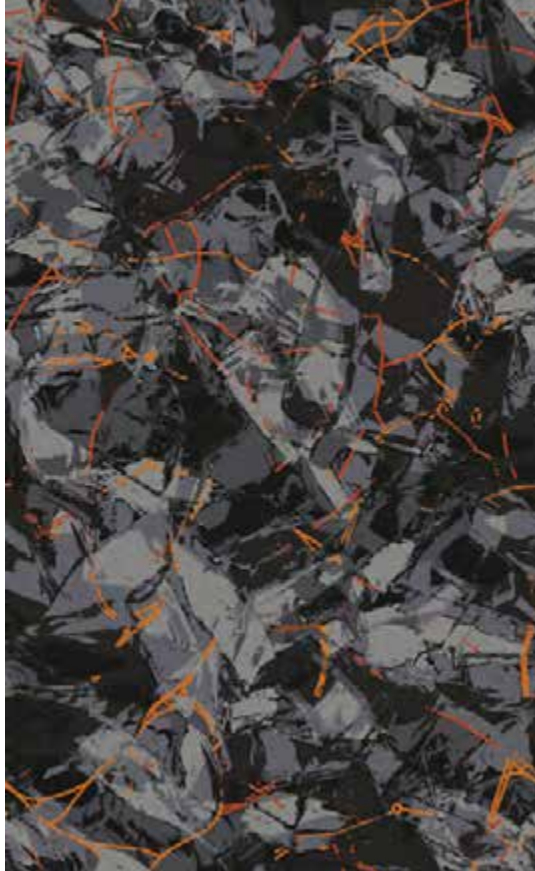

HC058 15'W CORRIDOR