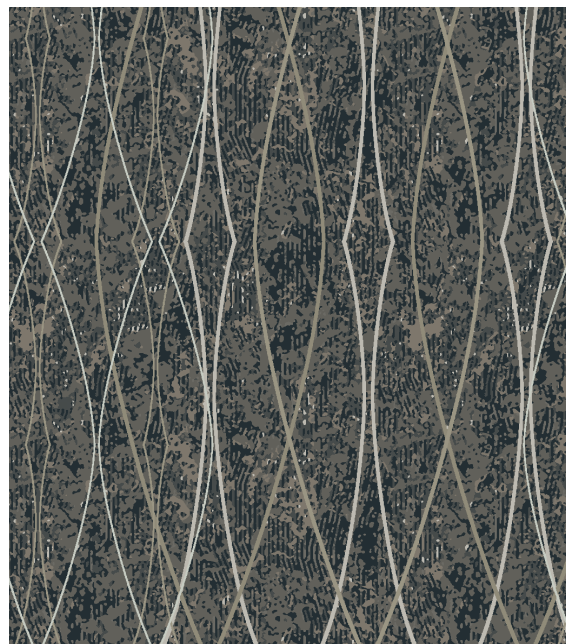

The patterns in the Avellino Collection were created for our ColorPoint and CVP Matches offering detail, infinite repeat, texture and 2-6 colour patterns.

AVELLINO COLOR CONCEPTS

A • 3133

B • 3185

C • 3188

Broadloom • KM101 • 12' W x 12' L

Broadloom • KM102 • 72" W x 72" L

Broadloom • KM107 • 12' W x 12' L

2222 South Hamilton Street Dalton, Georgia 30721
800 809 7086 • f 706 270 8779
www.signaturehospitalitycarpets.com