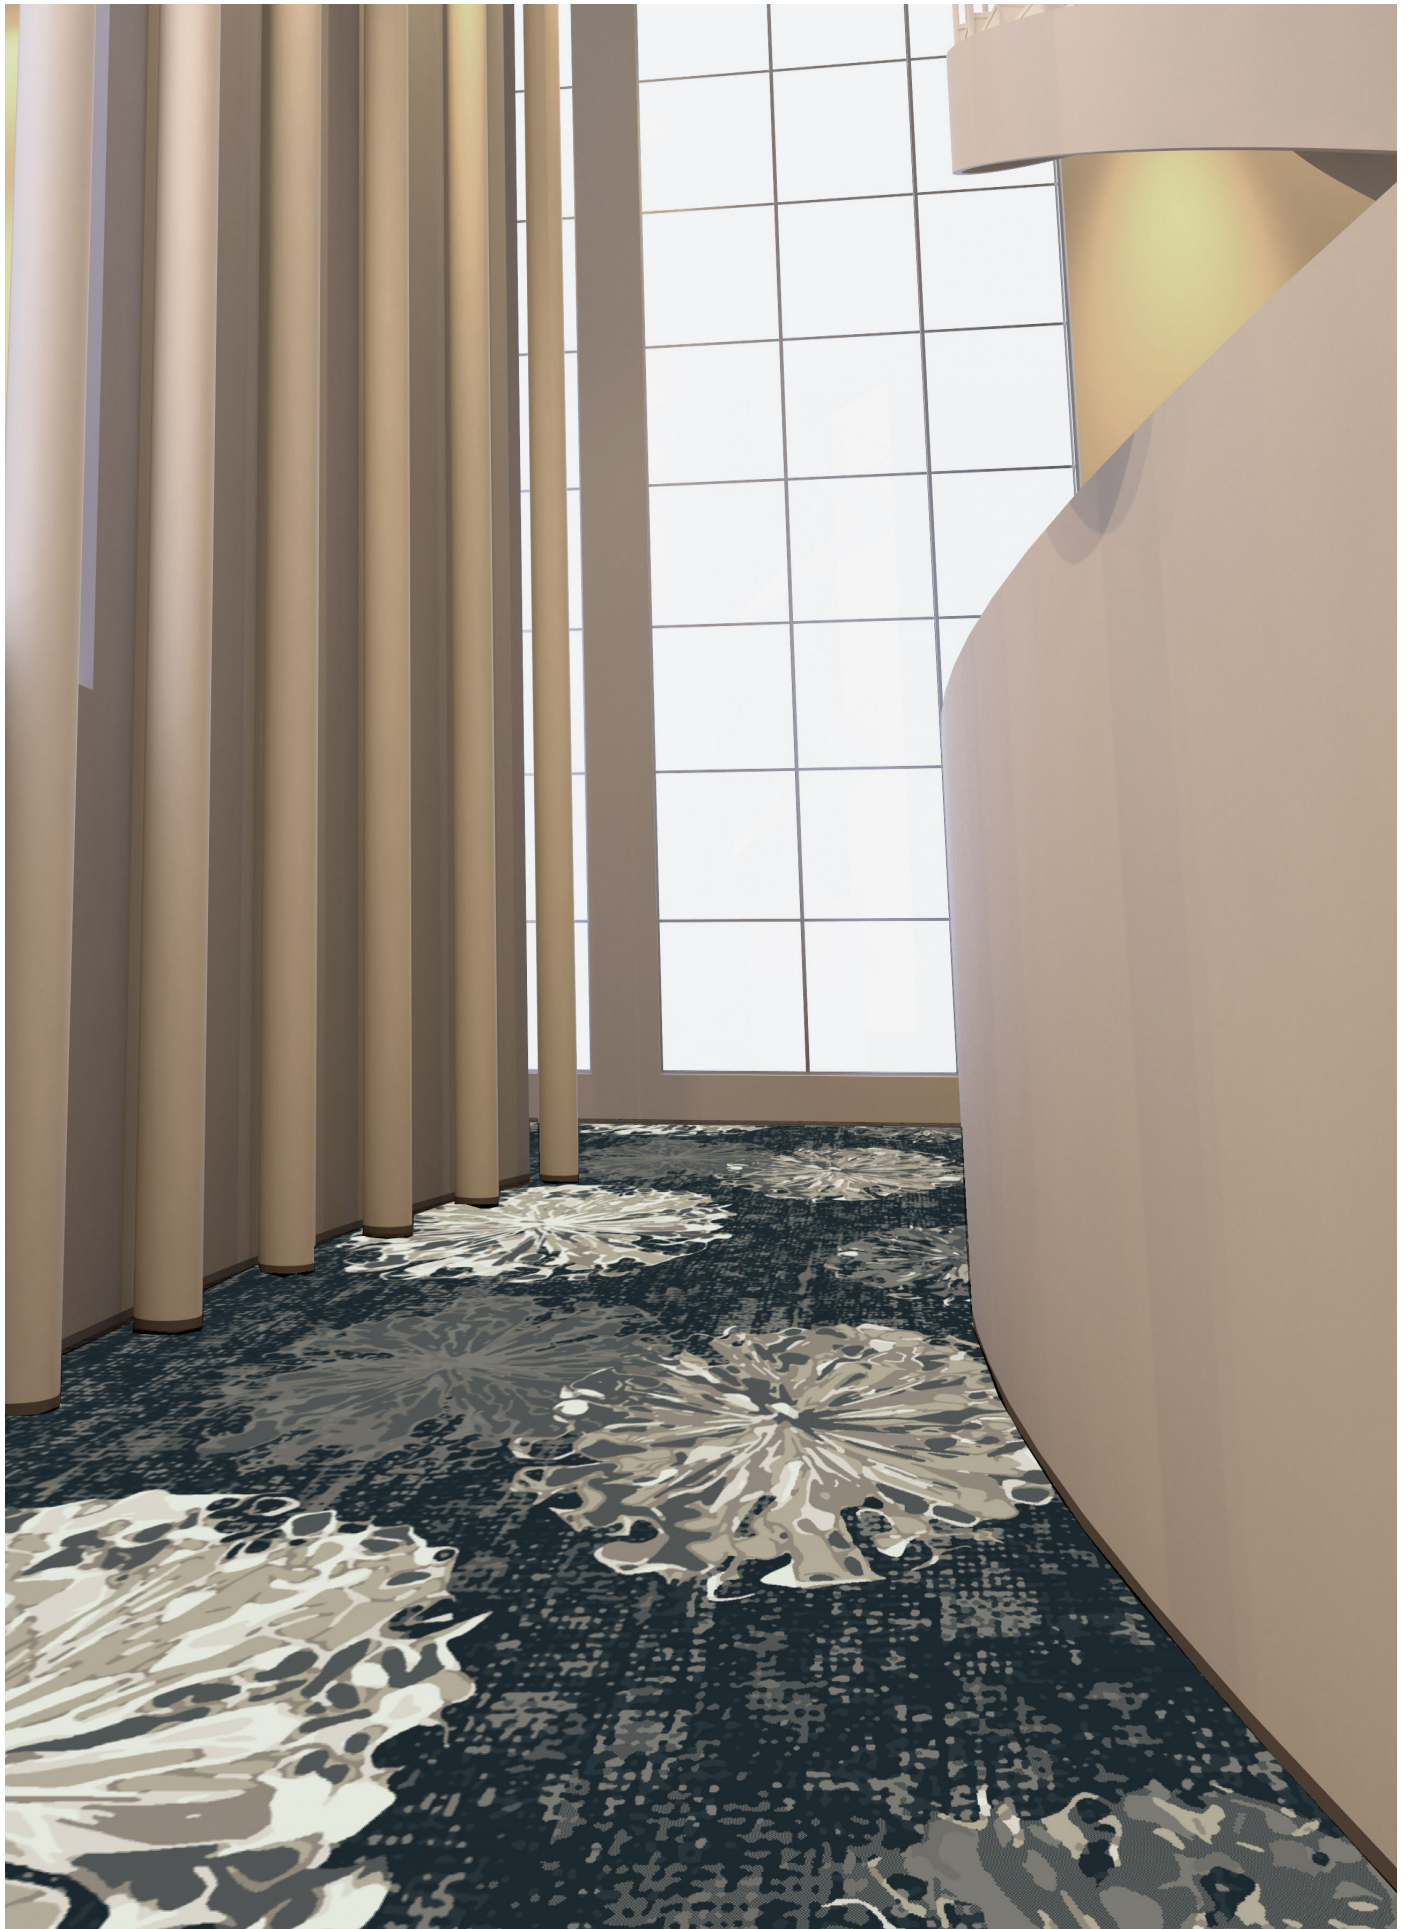

Broadloom • KM102 • 72" W x 72" L

Broadloom • KM107 • 12' W x 12' L