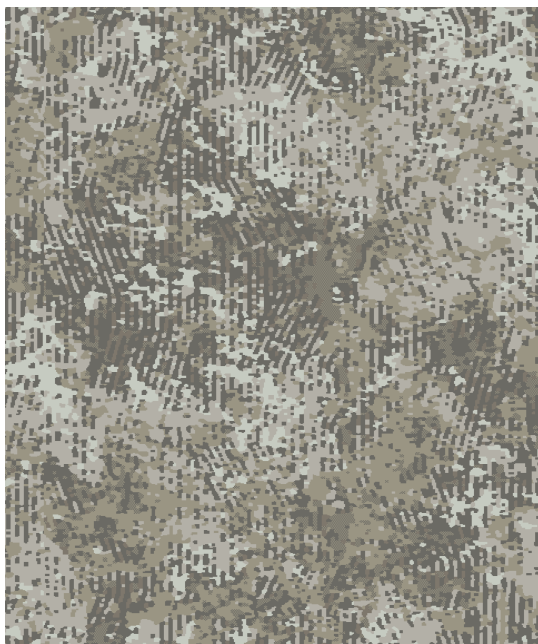

The patterns in the Avellino Collection were created for our ColorPoint and CVP Matches offering detail, infinite repeat, texture and 2-6 colour patterns.

AVELLINO COLOR CONCEPTS

A • 3133

B • 3185

C • 3188

Broadloom • KM101 • 12' W x 12' L

Broadloom • KM102 • 72" W x 72" L

Broadloom • KM107 • 12' W x 12' L

2222 South Hamilton Street Dalton, Georgia 30721
800 809 7086 • f 706 270 8779
www.signaturehospitalitycarpets.com