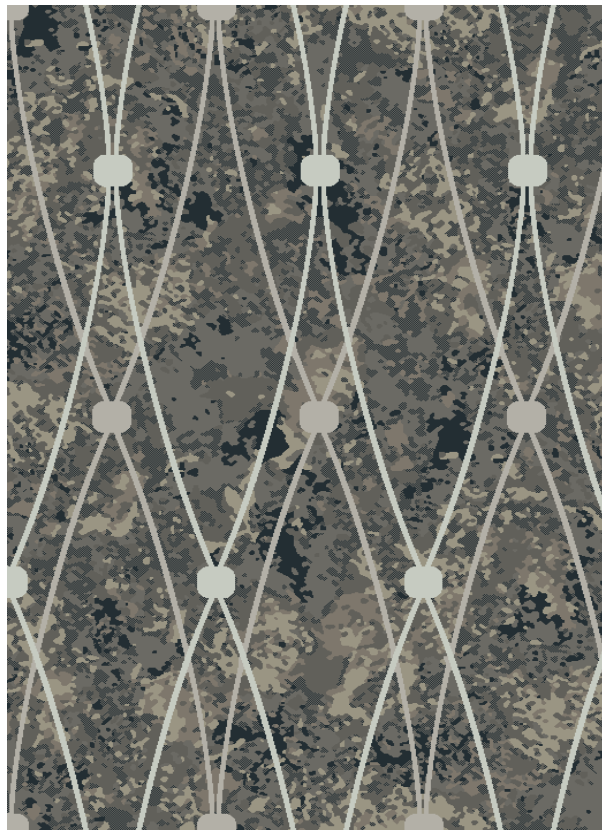

THE AVELLINO COLLECTION by Signature Hospitality Carpets draws influence from nature. From sun-dried flowers along a tree lined path, pine needles on the forest floor, and beautiful flowers blooming in a field. This collection creates blends in the patterns for a unique look enhancing distressed textures combined with subtle geometric effects.

The patterns in the Avellino Collection were created for our ColorPoint and CVP Matches offering detail, infinite repeat, texture and 2-6 colour patterns.

AVELLINO COLOR CONCEPTS

A • 3133

B • 3185

C • 3188

D • 3126

E • 3197

F • 3137

A	B	C	D	E	F
---	---	---	---	---	---

Broadloom • KM100 • 12' W x 12' L

Corridor • KM104 • 72" W x 12' L

Broadloom • KM106 • 36" W x 36" L

Broadloom • KM105 • 72" W x 72" L

Broadloom • KM101 • 12' W x 12' L

Broadloom • KM102 • 72" W x 72" L

Broadloom • KM107 • 12' W x 12' L

2222 South Hamilton Street Dalton, Georgia 30721
800 809 7086 • f 706 270 8779
www.signaturehospitalitycarpets.com